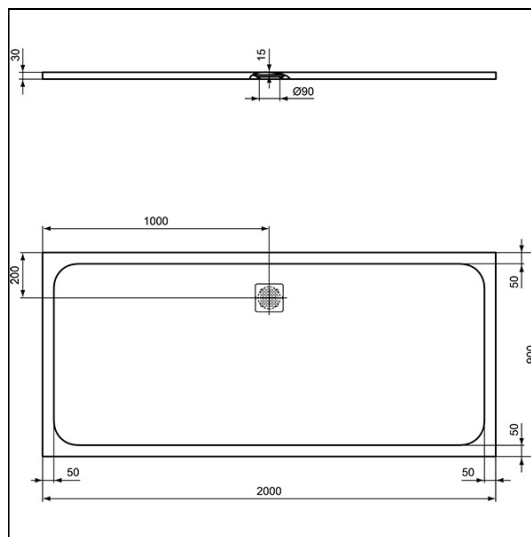

Ultra Flat S 2000x900x30mm Shower Tray

ILLUSTRATED

- **K8343** Ultra Flat S 2000x900x30mm Shower Tray - Pure White
- **T5529** 90mm shower waste without cover

OPTIONS

- **KV169** Ultra Flat S Shower Tray Waste Cover - Pure White
- **L6308** Flexible waste pipe
- **LV699** Shower tray adhesive upstand

ILLUSTRATED PRODUCT DETAILS

Sizes

K8343 l:900 x w:2000

Finishes

K8343 Pure White (FR)

Weights

K8343 65.00 KG

T5529 Neutral / No Finish (67)

T5529 0.42 KG

Materials

K8343 Solid Surface

T5529 Mixed Material

FINISH OPTIONS

(FR) Pure White

(FS) Concrete Grey

(FT) Sand

(FV) Jet Black

Standards

EN 14527

Special Notes

Must be ordered with waste T552967

ACCREDITATIONS