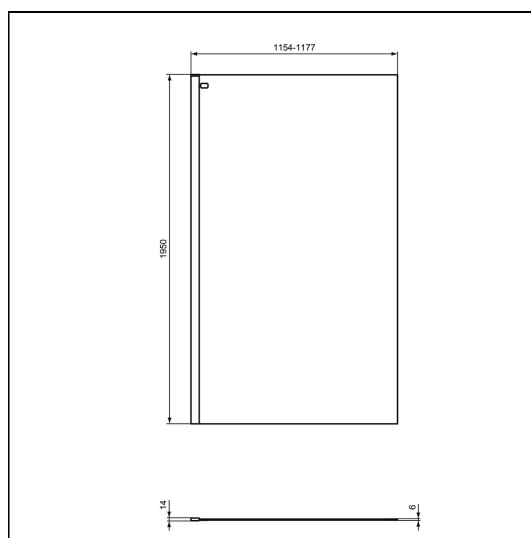

Connect 2 1200mm Wetroom Panel

ILLUSTRATED

- **K9379** Connect 2 1200mm wetroom panel with idealclean clear glass, silk black finish
- **K8227** Ultra Flat S 1200x800x30mm Shower Tray - Pure White
- **K9380** Connect 2 1000mm straight bracing bracket , silk black finish
- **A7571** Ceratherm T25 exposed thermostatic shower system with Idealrain ø200mm round rainshower, single function ø100mm handspray and 1.75m hose

ILLUSTRATED PRODUCT DETAILS

Sizes

K8227 l:800 x w:1200

Weights

K9379 36.00 KG

K8227 35.00 KG

K9380 2.00 KG

A7571 4.83 KG

Materials

K8227 Solid Surface

A7571 Powder Coated Steel

Finishes

K9379 Black Matt (V3)

K8227 Pure White (FR)

K9380 Black Matt (V3)

A7571 Silk Black (XG)

FINISH OPTIONS

(FR) Pure White

(FS) Concrete Grey

(FT) Sand

(FV) Jet Black

Standards

EN 14428:2015

Special Notes

Wetroom panel and bracing bracket ordered separately, 1 x wetroom panel and 1 x bracing bracket must be ordered to complete installation.

The Silk Black powder coated finish on enclosures, bath screens, accessories, taps & mixers, shower valves, kits & showering ancillary has a 2 year guarantee for residential and hotel use only .

ACCREDITATIONS