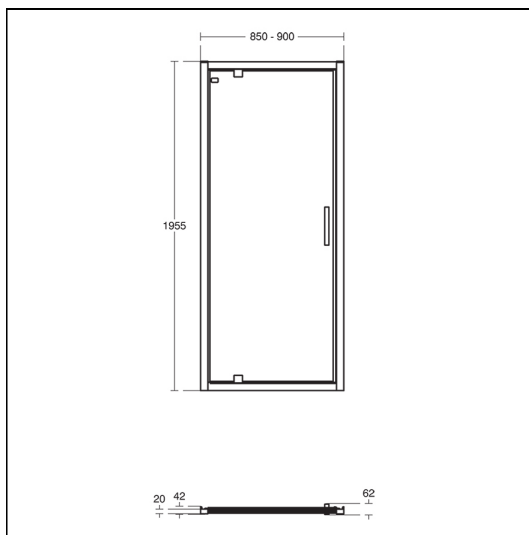

FINISH OPTIONS

(EO) Bright Silver

(V3) Silk Black

Standards

EN 14428:2015