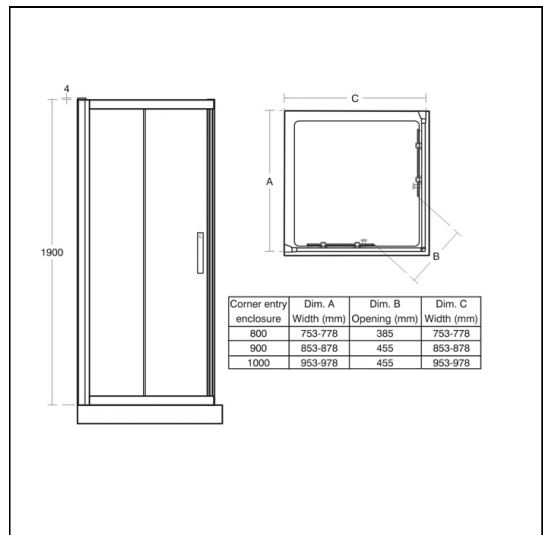

Synergy 800mm Corner Entry Enclosure

ILLUSTRATED

L6280 Synergy 800mm Corner Entry enclosure, IdealClean Clear Glass, Bright Silver finish

ILLUSTRATED PRODUCT DETAILS

Weights

L6280 70.00 KG

Finishes

L6280 Bright Silver (EO)

Materials

L6280 Toughened Safety Glass

Standards

EN 14428:2004

FEATURES