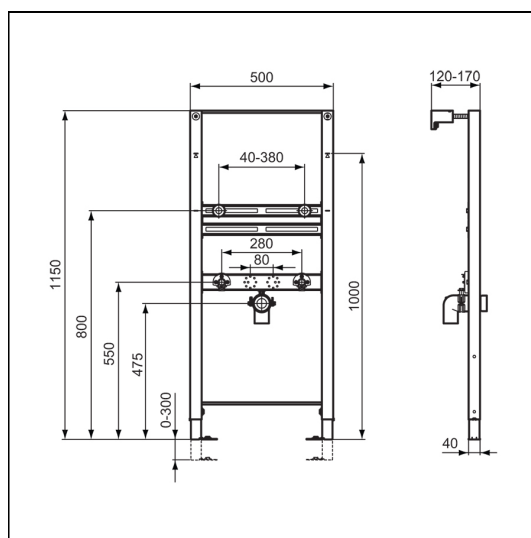

ProSys washbasin frame for decktaps

ILLUSTRATED

R0102 ProSys washbasin frame for decktaps

ILLUSTRATED PRODUCT DETAILS

Weights

R0102 4.00 KG

Finishes

R0102 Neutral / No Finish (67)

Materials

R0102 Mixed Material

Special Notes

For use with selected wall hung washbasins with tap deck.

FEATURES