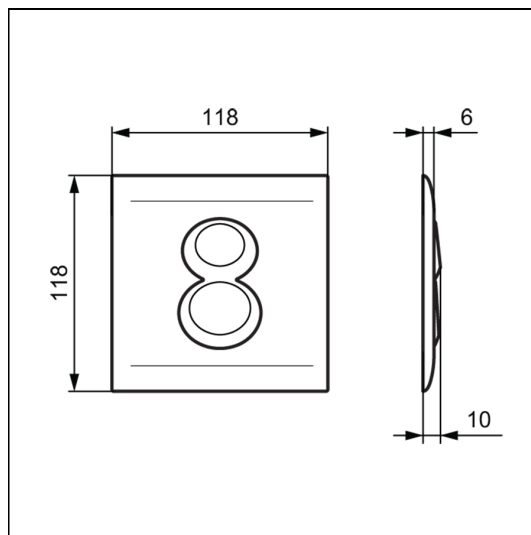

Septa Pro P4 pneumatic dual small flushplate

ILLUSTRATED

R0136 Septa Pro P4 pneumatic dual small flushplate with raised adjustable buttons

OPTIONS

- **R0312** ProSys 820mm height, pneumatic wall hung wc frame 150 depth, front or top actuation
- **R0313** ProSys 1150mm height, pneumatic wall hung WC frame, 120 depth, front actuation
- **R0315** ProSys 1150mm height, 3 adjustable heights, pneumatic wall hung WC frame, 120 depth, front actuation
- **R0316** ProSys 150 depth WC cistern, pneumatic front or top actuation
- **R0318** ProSys 120 depth WC cistern, pneumatic, front actuation
- **R0137** Septa Pro inspection plate white

ILLUSTRATED PRODUCT DETAILS

Weights

R0136 0.48 KG

Finishes

R0136 Chrome (AA)

Materials

R0136 ABS

Special Notes

For use with ProSys pneumatic actuation WC frames and cisterns. Raised buttons can be set at different projections, particularly useful for less abled users.

For use remotely from the cistern/frame.

FEATURES