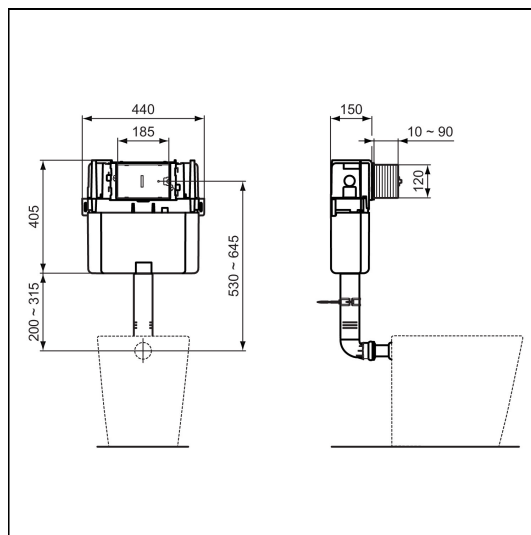

Prosys 150 depth WC cistern, mechanical

ILLUSTRATED

R0142 Prosys prosys 150 depth wc cistern, mechanical front or top actuation c12

ILLUSTRATED PRODUCT DETAILS

Weights

R0142 2.96 KG

Materials

R0142 Mixed Material

Finishes

R0142 ☐ Neutral / No Finish (67)

ACCREDITATIONS