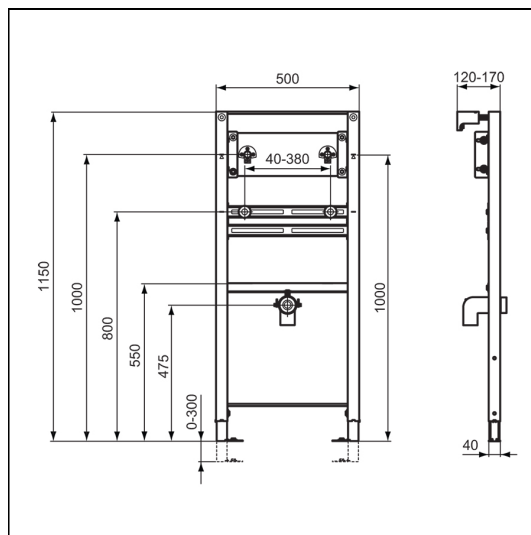

ProSys washbasin frame for wall mounted taps

ILLUSTRATED

R0161 ProSys washbasin frame for wall mounted taps

ILLUSTRATED PRODUCT DETAILS

Weights

R0161 6.00 KG

Finishes

R0161 Neutral / No Finish (67)

Materials

R0161 Mixed Material

Special Notes

For use with selected wall mounted washbasins using built in wall mounted taps.

FEATURES