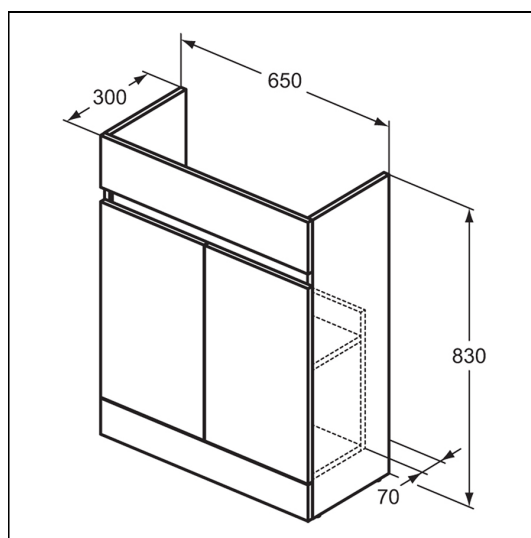

Eurovit+ 65cm Semi-Countertop Washbasin Unit

ILLUSTRATED

- **R0269** Eurovit+ 65cm semi-countertop washbasin unit with 2 doors
- **E2467** i.life A 50cm semi-countertop washbasin, 1 taphole
- **BD054** Cerabase single lever basin mixer with click waste and bluestart technology
- **S8910** Trap 1¼" plastic bottle, 75mm seal, multi-purpose outlet
- **R0562** Eurovit+ 65cm worktop

OPTIONS

- **R0563** Eurovit 130cm worktop

ILLUSTRATED PRODUCT DETAILS

Sizes

E2467 w:500 x d:440

Weights

- **R0269** 16.80 KG
- **BD054** 1.52 KG
- **S8910** 0.20 KG
- **R0562** 2.20 KG

Materials

- **R0269** Mixed Material
- **E2467** Vitreous China
- **BD054** Chrome Plated Brass
- **S8910** Plastic
- **R0562** Mixed Material

Finishes

- **R0269** Gloss White (WG)
- **E2467** White (01)
- **BD054** Chrome (AA)
- **S8910** Neutral / No Finish (67)
- **R0562** Gloss White (WG)

Capacity

E2467 4.4 litres

Flow rates

BD054 5 Litres per minute @ 3 bar pressure