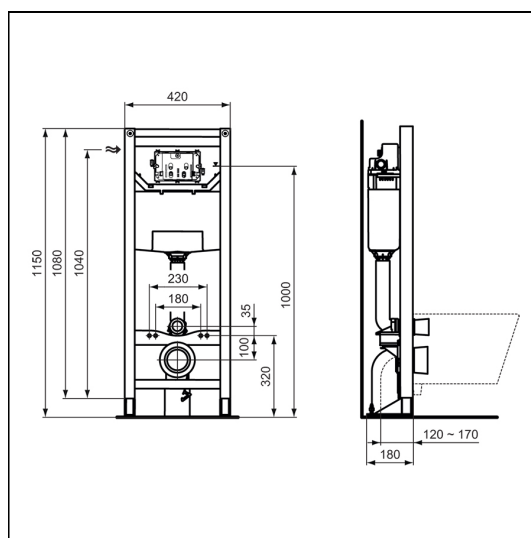

Prosys 1150mm height, freestanding mechanical wall hung WC frame

ILLUSTRATED

- R0314** ProSys 1150mm height, freestanding mechanical wall hung WC frame, front actuation
- R0115** Oleas M1 mechanical dual flushplate Ideal Standard - chrome

OPTIONS

- R0121** Oleas M2 mechanical dual flushplate Ideal Standard - white
- S0767** Oleas M2 mechanical dual flushplate Armitage Shanks - white
- R0123** Oleas M3 mechanical dual flushplate Ideal Standard - white
- S0858** Septa Pro M1 mechanical metal dual flushplate Armitage Shanks
- S0859** Septa Pro M2 mechanical metal single flushplate Armitage Shanks
- S0772** Septa Pro E1 electronic (infrared) & manual metal dual flushplate Armitage Shanks
- S0773** Septa Pro E2 electronic (infrared) metal dual flushplate Armitage Shanks
- R0130** Altes NT1 electronic (proximity) ceramic dual flushplate Ideal Standard - white
- R0129** Symfo NT1 electronic (proximity) glass dual flushplate Ideal Standard - white
- R0158** ProSys electronic conversion kit for proximity actuated flushplates (Altes & Symfo) (120 depth frames and cisterns only)
- R0099** ProSys electronic conversion kit for infra-red actuated flushplates (Septa Pro E1 & E2) (120 depth frames and cisterns only)
- R0174** ProSys WC noise insulation kit (avoids contact between WC bowls and tiles)
- R0106** ProSys frame noise insulation kit (avoids direct contact between frame and floor)
- R0199** Prosys horizontal outlet for WC

ACCREDITATIONS

FEATURES

Prosys 1150mm height, freestanding mechanical wall hung WC frame

Special Notes

Free standing frame, suitable for use with selected Ideal Standard & Armitage Shanks wall hung WC bowls at 6/4 litre or 4.5/3 litre dual flush. For use with Oleas and Septa Pro mechanical flushplates or Altes/Symfo or Septa Pro electronic flushplates with the appropriate conversion kit.