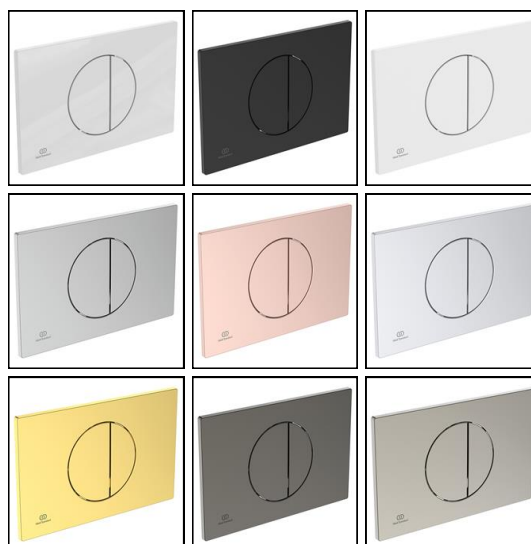

Oleas M5 Mechanical Dual Flushplate

ILLUSTRATED

R0503 Oleas M5 mechanical dual flushplate

ILLUSTRATED PRODUCT DETAILS

Weights

R0503 0.23 KG

Finishes

R0503  Chrome (AA)

FINISH OPTIONS

		
(AA) Chrome	(AC) White	(A6) Black
		
(AW) Silk White	(JG) Brushed Chrome	(RO) Rose
		
(SI) Silver	(A2) Brushed Gold	(A5) Magnetic Grey
		
(GN) Silver Storm	(J6) Brushed Bronze	

Oleas M5 Mechanical Dual Flushplate