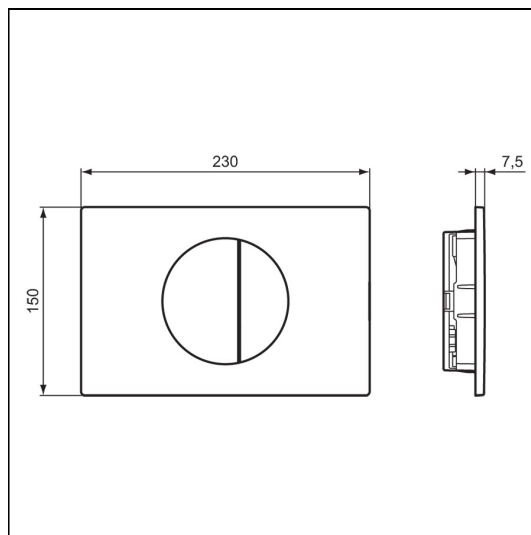

Oleas M5 Mechanical Dual Flushplate

ILLUSTRATED

R0503 Oleas M5 mechanical dual flushplate

ILLUSTRATED PRODUCT DETAILS

Weights

R0503 0.23 KG

Finishes

R0503 Chrome (AA)

FINISH OPTIONS

(AA) Chrome	(AC) White	(A6) Black
(AW) Silk White	(JG) Brushed Chrome	(RO) Rose
(SI) Silver	(A2) Brushed Gold	(A5) Magnetic Grey
(GN) Silver Storm	(J6) Brushed Bronze