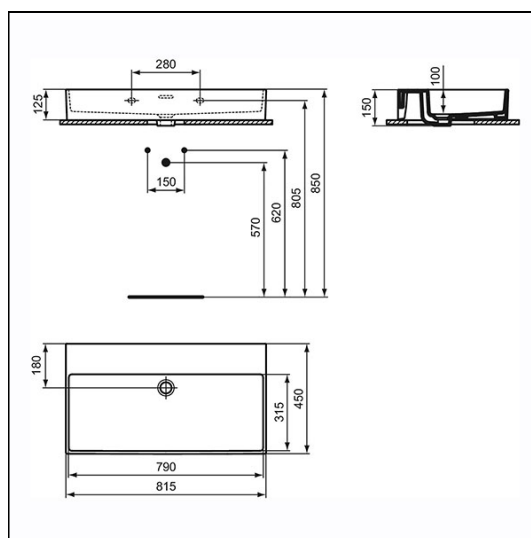

Extra (New) 80cm Washbasin

ILLUSTRATED

- **R0546** Extra (New) 80cm no taphole washbasin with overflow
- **A1313** Built-in basin mixer kit 1, horizontal
- **E0157** Wall fixing set
- **A7379** Joy single lever built-in basin mixer with 220mm spout
- **S8803** Waste 1¼" Click plug waste, 80mm slotted tail
- **E0079** Trap 1¼" Contemporary metal bottle, 75mm seal

ILLUSTRATED PRODUCT DETAILS

Weights

- **R0546** 20.20 KG
- **A1313** 0.95 KG
- **E0157** 0.16 KG
- **A7379** 1.87 KG
- **S8803** 1.00 KG
- **E0079** 1.45 KG

Materials

- **R0546** Fine Fireclay
- **A1313** Mixed Material
- **E0157** Metal
- **A7379** Chrome Plated Brass
- **S8803** Chrome Plated Metal
- **E0079** Chrome Plated Metal

Finishes

- **R0546** White (01)
- **A1313** Unfinished (NU)
- **E0157** Neutral/No Finish (67)
- **A7379** Chrome finish (AA)
- **S8803** Chrome (AA)
- **E0079** Chrome (AA)

Capacity

- **R0546** 13.9 litres

Flow rates

- **A7379** 5 Litres per minute @ 3 bar pressure

Designer

Palomba Serafini Associati

FINISH OPTIONS

1. (A2) Brushed Gold
   - (A5) Magnetic Grey
   - (AA) Chrome finish
2. (GN) Silver Storm

Standards

BS EN 14688 & BS EN 31

Special Notes

Washbasin wall mounted using E0157 wall fixing set (not supplied).