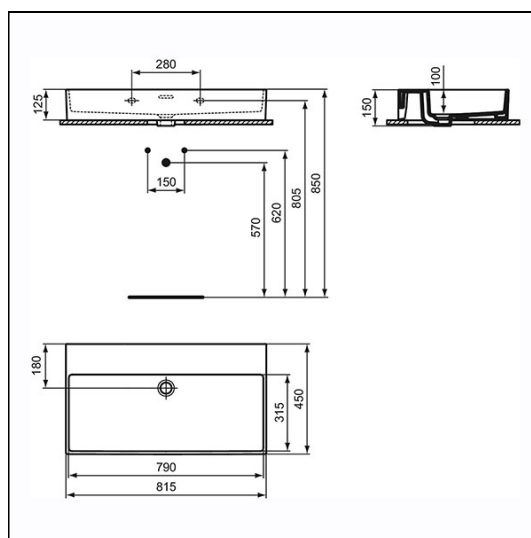

Extra (New) 80cm Washbasin

ILLUSTRATED

- **R0549** Extra (New) 80cm no taphole washbasin with overflow, ground
- **A1313** Built-in basin mixer kit 1, horizontal
- **E0157** Wall fixing set
- **A7379** Joy single lever built-in basin mixer with 220mm spout
- **S8803** Waste 1¼" Click plug waste, 80mm slotted tail
- **E0079** Trap 1¼" Contemporary metal bottle, 75mm seal

ILLUSTRATED PRODUCT DETAILS

Weights

- **R0549** 20.20 KG
- **A1313** 0.95 KG
- **E0157** 0.16 KG
- **A7379** 1.87 KG
- **S8803** 1.00 KG
- **E0079** 1.45 KG

Materials

- **R0549** Fine Fireclay
- **A1313** Mixed Material
- **E0157** Metal
- **A7379** Chrome Plated Brass
- **S8803** Chrome Plated Metal
- **E0079** Chrome Plated Metal

Finishes

- **R0549** White (01)
- **A1313** Unfinished (NU)
- **E0157** Neutral/No Finish (67)
- **A7379** Chrome finish (AA)
- **S8803** Chrome (AA)
- **E0079** Chrome (AA)

Capacity

- **R0549** 13.9 litres

Flow rates

- **A7379** 5 Litres per minute @ 3 bar pressure

Designer

Palomba Serafini Associati

FINISH OPTIONS

1. (A2) Brushed Gold
   - (A5) Magnetic Grey
   - (AA) Chrome finish
2. (GN) Silver Storm

Standards

BS EN 14688 & BS EN 31

Special Notes

Washbasin wall mounted using E0157 wall fixing set (not supplied).