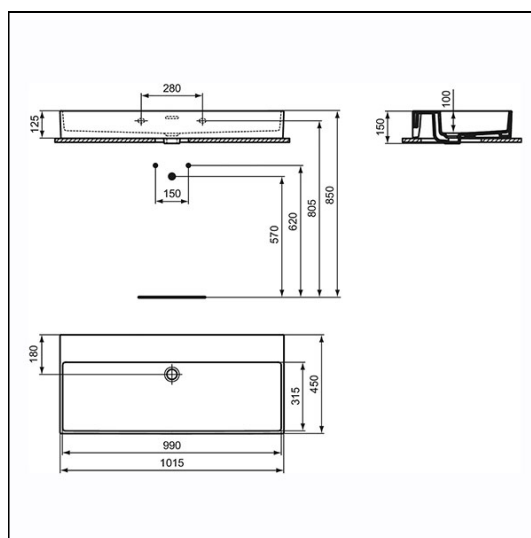

Extra (New) 100cm Washbasin

ILLUSTRATED

- **R0556** Extra (New) 100cm no taphole washbasin with overflow, ground
- **A1313** Built-in basin mixer kit 1, horizontal
- **E0157** Wall fixing set
- **A7379** Joy single lever built-in basin mixer with 220mm spout
- **S8803** Waste 1¼" Click plug waste, 80mm slotted tail
- **E0079** Trap 1¼" Contemporary metal bottle, 75mm seal

ILLUSTRATED PRODUCT DETAILS

Weights

- **R0556** 23.30 KG
- **A1313** 0.95 KG
- **E0157** 0.16 KG
- **A7379** 1.87 KG
- **S8803** 1.00 KG
- **E0079** 1.45 KG

Materials

- **R0556** Fine Fireclay
- **A1313** Mixed Material
- **E0157** Metal
- **A7379** Chrome Plated Brass
- **S8803** Chrome Plated Metal
- **E0079** Chrome Plated Metal

Finishes

- **R0556** White (01)
- **A1313** Unfinished (NU)
- **E0157** Neutral/No Finish (67)
- **A7379** Chrome finish (AA)
- **S8803** Chrome (AA)
- **E0079** Chrome (AA)

Capacity

- **R0556** 16.8 litres

Flow rates

- **A7379** 5 Litres per minute @ 3 bar pressure

Designer

Palomba Serafini Associati

FINISH OPTIONS

1. (A2) Brushed Gold
   - (A5) Magnetic Grey
   - (AA) Chrome finish
2. (GN) Silver Storm

Standards

BS EN 14688 & BS EN 31

Special Notes

Washbasin wall mounted using E0157 wall fixing set (not supplied).