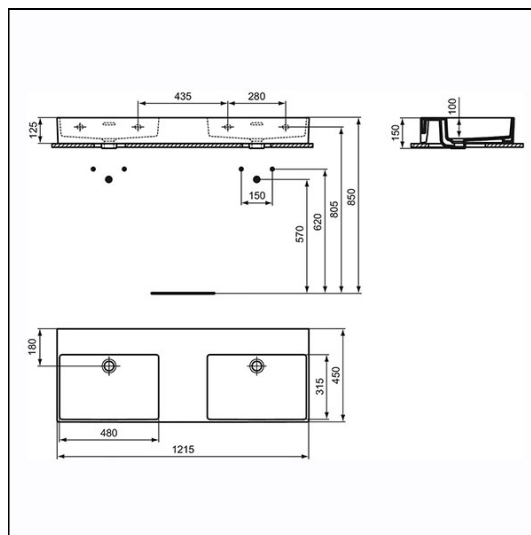

Extra (New) 120cm Double Washbasin

ILLUSTRATED

- **R0558** Extra (New) 120cm no taphole double washbasin with overflow
- **A1313** Built-in basin mixer kit 1, horizontal
- **E0157** Wall fixing set
- **A7379** Joy single lever built-in basin mixer with 220mm spout
- **S8803** Waste 1¼" Click plug waste, 80mm slotted tail
- **E0079** Trap 1¼" Contemporary metal bottle, 75mm seal

ILLUSTRATED PRODUCT DETAILS

Weights

- **R0558** 29.50 KG
- **A1313** 0.95 KG
- **E0157** 0.16 KG
- **A7379** 1.87 KG
- **S8803** 1.00 KG
- **E0079** 1.45 KG

Materials

- **R0558** Fine Fireclay
- **A1313** Mixed Material
- **E0157** Metal
- **A7379** Chrome Plated Brass
- **S8803** Chrome Plated Metal
- **E0079** Chrome Plated Metal

Finishes

- **R0558** White (01)
- **A1313** Unfinished (NU)
- **E0157** Neutral/No Finish (67)
- **A7379** Chrome finish (AA)
- **S8803** Chrome (AA)
- **E0079** Chrome (AA)

Capacity

- **R0558** 8.4 litres

Flow rates

- **A7379** 5 Litres per minute @ 3 bar pressure

Designer

Palomba Serafini Associati

FINISH OPTIONS

- (A2) Brushed Gold
- (A5) Magnetic Grey
- (AA) Chrome finish
- (GN) Silver Storm

Standards

BS EN 14688 & BS EN 31

Special Notes

Washbasin wall mounted using E0157 wall fixing set (not supplied).