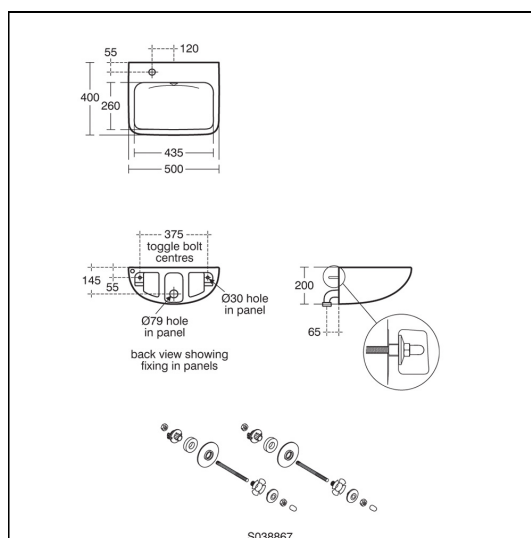

Contour 21+ 50cm Back Outlet Washbasin, Left Hand Taphole

ILLUSTRATED

- S0431** (LB G M) Contour 21+ 50cm back outlet washbasin, one left hand taphole and anti-microbial glaze
- A6791** Markwik 21+ deck mounted basin mixer fixing kit (patented design) for use with 1 taphole Contour 21+ back outlet washbasins
- A6696** (TP6) Markwik 21+ 1 hole thermostatic basin mixer, single sequential lever, demountable with copper tails
- S0387** Contour 21+ waste pack with SmartGuard for tap deck basin
- S0388** Contour 21+ basin fixation set

ILLUSTRATED PRODUCT DETAILS

Sizes

S0431 d:400

Weights

S0431 13.00 KG

A6696 2.50 KG

Materials

S0431 Vitreous China

Flow rates

A6696 7.9 Litres per minute @ 3 bar pressure

Designer

Robin Levien, RDI

Standards

Washbasin to BS EN 14688 and BS EN 31

Special Notes

Suggested rim heights; 780-800 for ambulant users, 680-700 for wheelchair users.

Washbasin panel mounted using the S0388 fixation set.

FEATURES