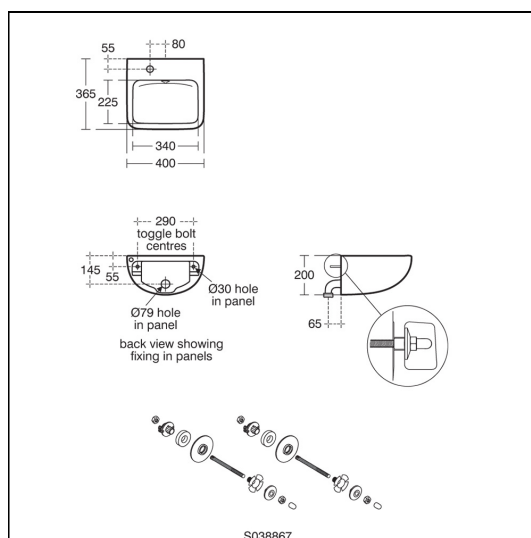

Contour 21+ 40cm Back Outlet Washbasin, Left Hand Taphole

ILLUSTRATED

- S0433** (LB G S) Contour 21+ 40cm back outlet washbasin, one left hand taphole and anti-microbial glaze
- A6791** Markwik 21+ deck mounted basin mixer fixing kit (patented design) for use with 1 taphole Contour 21+ back outlet washbasins
- A6696** (TP6) Markwik 21+ 1 hole thermostatic basin mixer, single sequential lever, demountable with copper tails
- S0387** Contour 21+ waste pack with SmartGuard for tap deck basin
- S0388** Contour 21+ basin fixation set

ILLUSTRATED PRODUCT DETAILS

Sizes

S0433 d:365

Weights

S0433 12.50 KG

A6696 2.50 KG

Materials

S0433 Vitreous China

Capacity

S0433 7.5 litres

Flow rates

A6696 7.9 Litres per minute @ 3 bar pressure

Designer

Robin Levien, RDI

Standards

Washbasin to BS EN 14688 and BS EN 31

Special Notes

Suggested rim heights; 780-800 for ambulant users, 680-700 for wheelchair users.

FEATURES