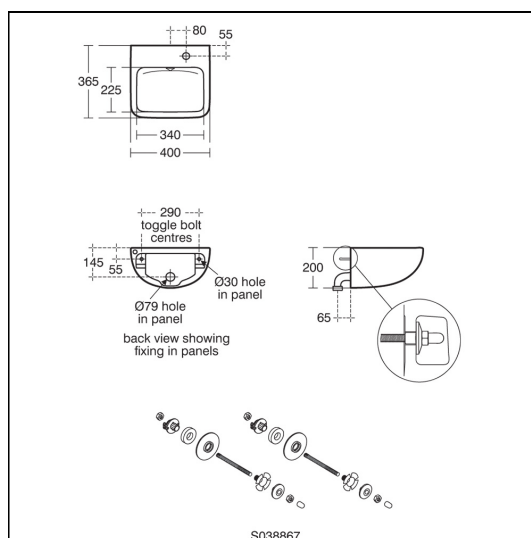

Contour 21+ 40cm Back Outlet Washbasin, Right Hand Taphole

ILLUSTRATED

- S0435** (LB G S) Contour 21+ 40cm back outlet washbasin, one right hand taphole and anti-microbial glaze
- A6791** Markwik 21+ deck mounted basin mixer fixing kit (patented design) for use with 1 taphole Contour 21+ back outlet washbasins
- A6696** (TP6) Markwik 21+ 1 hole thermostatic basin mixer, single sequential lever, demountable with copper tails
- S0387** Contour 21+ waste pack with SmartGuard for tap deck basin
- S0388** Contour 21+ basin fixation set

ILLUSTRATED PRODUCT DETAILS

Sizes

S0435 d:365

Weights

S0435 12.50 KG

A6696 2.50 KG

Materials

S0435 Vitreous China

Flow rates

A6696 7.9 Litres per minute @ 3 bar pressure

Designer

Robin Levien, RDI

Standards

Washbasin to BS EN 14688 and BS EN 31

Special Notes

Suggested rim heights; 780-800 for ambulant users, 680-700 for wheelchair users.

Washbasin panel mounted using the S0388 Contour 21+ wall fixation set.

FEATURES