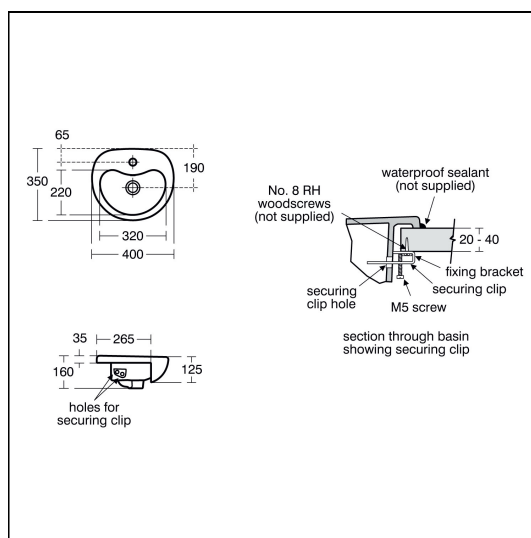

### Sizes

**S0436** w:400 x d:350

### Special Notes

washbasin fixed to countertop with securing clips provided. Joint sealed with waterproof sealant (not supplied).