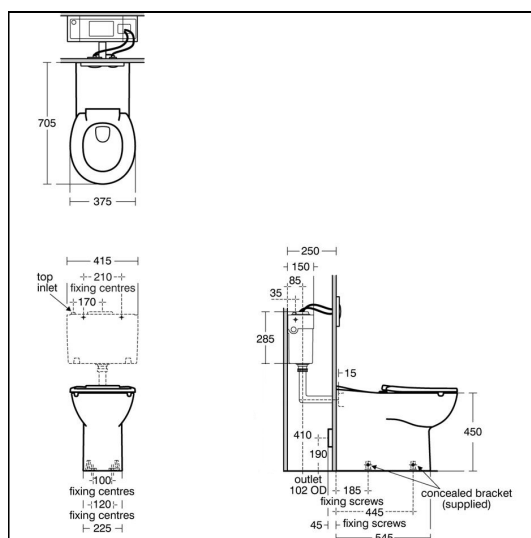

Designer

Robin Levien, RDI

FEATURES

FINISH OPTIONS