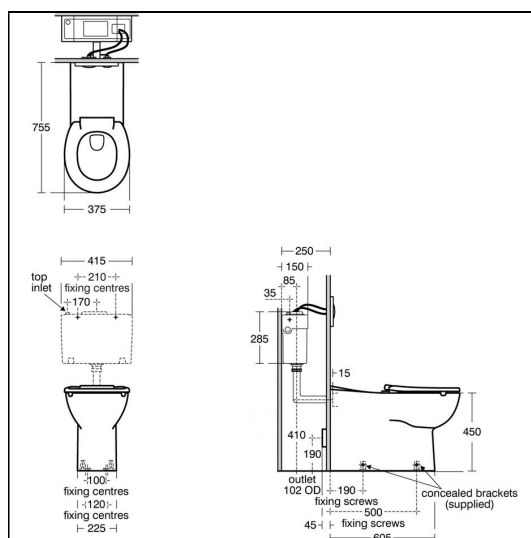

# Contour 21+ 75cm Projection Back-to-Wall Rimless Toilet

## ILLUSTRATED

- S0438** Contour 21+ 75cm projection back-to-wall rimless toilet bowl with horizontal outlet and anti-microbial glaze
- S1347** Conceala 3 single flush 6 litre cistern, side inlet, lever operated, easy adjustable to low water volumes, internal overflow, flushpipe and lever included
- S4066** Contour 21 toilet seat only, top fixing hinges and retaining buffers
- S6466** Contour 21 back support rail for 75cm projection WC, 40 x 22 x 35mm diameter tube
- S6884** Cushion for back support with clips, new design

## OPTIONS

- R0142** ProSys 150 depth wc cistern, mechanical front or top actuation
- S3324** Conceala 3 single flush 6 litre cistern, side inlet, pneumatic actuation, easy adjustable to low water volumes (4.5 or 4 litres), internal overflow, flushpipe included, no button/flushplate.
- S3326** Conceala 3 dual flush 6/4 litre cistern, side inlet, pneumatic actuation, easy adjustable to low water volumes (4.5/3 or 4/2.6 litres), internal overflow, flushpipe included, no button/flushplate
- S3329** Conceala 3 single flush 6 litre cistern, side inlet, lever operated, easy adjustable to low water volumes, internal overflow, flushpipe included, no lever
- S4065** Contour 21 toilet seat and cover, top fixing hinges
- EW078** Toilet seat buffers
- S0858** Septa Pro M1 mechanical metal dual flushplate Armitage Shanks
- S1083** Conceala 3 pneumatic finger push button, single flush
- S1085** Conceala 3 pneumatic palm push button
- E4463** Karisma pneumatic flush plate, dual flush, unbranded for Conceala 3 cisterns
- S4516** Lever flushing spatula for Conceala cistern
- S4305** Panekta outlet connector to convert horizontal outlet wcs to P trap
- S4300** Panekta outlet connector to convert horizontal outlet wcs to S or turned P trap