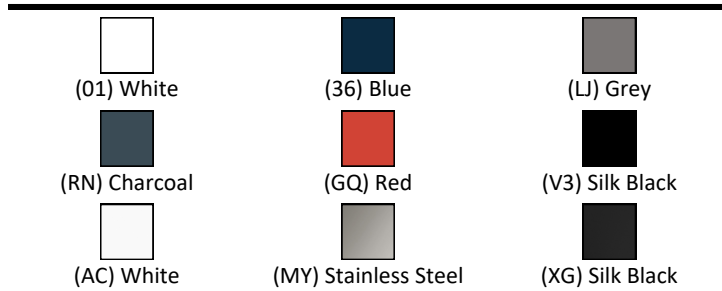

### Finishes

- S0438**  White With SmartGuard (HY)
- S1347**  Chrome (AA)
- S4066**  White (01)
- S6466**  White (AC)
- S6884**  Neutral/No Finish (67)

## FINISH OPTIONS