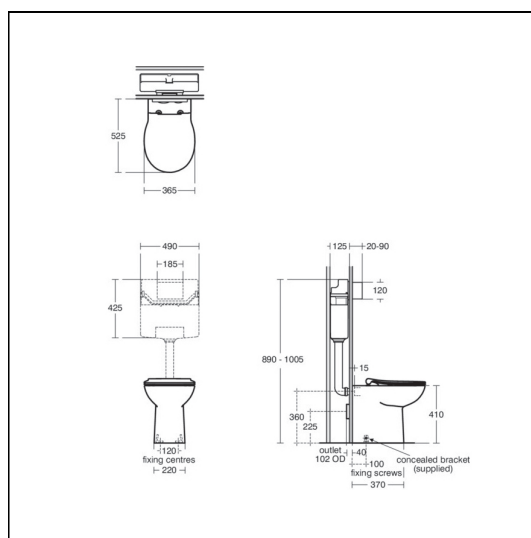

Contour 21+ Back-to-Wall Rimless Toilet

ILLUSTRATED

- S0439** Contour 21+ back-to-wall rimless toilet bowl with raised horizontal outlet and anti-microbial glaze
- R0317** ProSys 120 depth WC cistern, mechanical, front actuation
- S0670** Contour 21+ toilet seat and cover, slim, slow close
- R0115** Oleas M1 mechanical dual flushplate Ideal Standard - chrome

OPTIONS

- R0099** ProSys electronic conversion kit for infra-red actuated flushplates (Septa Pro E1 & E2) (120 depth frames and cisterns only)
- R0137** Septa Pro inspection plate white
- S1347** Conceala 3 single flush 6 litre cistern, side inlet, lever operated, easy adjustable to low water volumes, internal overflow, flushpipe and lever included
- S3324** Conceala 3 single flush 6 litre cistern, side inlet, pneumatic actuation, easy adjustable to low water volumes (4.5 or 4 litres), internal overflow, flushpipe included, no button/flushplate.
- S3326** Conceala 3 dual flush 6/4 litre cistern, side inlet, pneumatic actuation, easy adjustable to low water volumes (4.5/3 or 4/2.6 litres), internal overflow, flushpipe included, no button/flushplate
- S4066** Contour 21 toilet seat only, top fixing hinges and retaining buffers
- S4065** Contour 21 toilet seat and cover, top fixing hinges
- E4463** Karisma pneumatic flush plate, dual flush, unbranded for Conceala 3 cisterns
- S0767** Oleas M2 mechanical dual flushplate Armitage Shanks - chrome
- S0858** Septa Pro M1 mechanical metal dual flushplate Armitage Shanks
- S0772** Septa Pro E1 electronic (infrared) & manual metal dual flushplate Armitage Shanks
- S0773** Septa Pro E2 electronic (infrared) metal dual flushplate Armitage Shanks
- S1083** Conceala 3 pneumatic finger push button, single flush
- S1085** Conceala 3 pneumatic palm push button
- S4305** Panekta outlet connector to convert horizontal outlet wcs to P trap
- S4300** Panekta outlet connector to convert horizontal outlet wcs to S or turned P trap