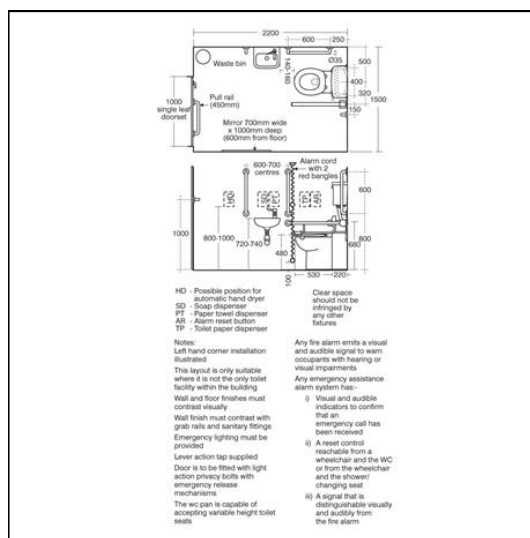

## ILLUSTRATED

- S0440** Contour 21+ raised height back-to-wall rimless toilet bowl with raised horizontal outlet and anti-microbial glaze
- S9503** Restrictor for WC flushpipe
- S2474** Contour 21 37cm handrinse washbasin right hand taphole no overflow or chainstay hole, bottom outlet
- A6697** Contour 21+ 1 hole thermostatic basin mixer, single sequential lever with copper tails
- S9110** Hangers concealed, Steel
- S8810** Waste 1¼" plastic strainer, dished pattern 80mm unslotted tail
- S8910** Trap 1¼" plastic bottle, 75mm seal, multi-purpose outlet
- S6454** Contour 21 grab rail straight 60cm long x 35mm diameter
- S6452** Contour 21 grab rail straight 45cm long x 35mm diameter
- S6360** Contour 21 hinged support rail 80 x 35mm diameter, Doc M Compliant
- S6363** Toilet roll holder for Contour 21 hinged arm rail
- E8972** Sandringham 21 low level 6 litre cistern, single flush syphon, side supply and internal overflow
- S4066** Contour 21 toilet seat only, top fixing hinges and retaining buffers
- S6466** Contour 21 back support rail for 75cm projection WC, 40 x 22 x 35mm diameter tube
- S6884** Cushion for back support with clips, new design
- S4658** Plastic one piece offset flushbend for Doc M Standard WC for use with spacer box
- S5375** Spacer box, laminate faced unit with access panel for Ventura

## OPTIONS

- S2473** Contour 21 37cm handrinse washbasin left hand taphole no overflow or chainstay hole, bottom outlet