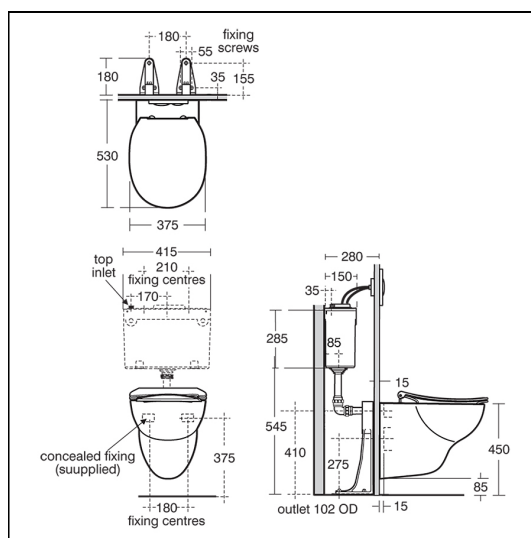

# Contour 21+ Wall Hung Rimless Toilet

## ILLUSTRATED

- S0443** (WC H) Contour 21+ wall hung rimless toilet bowl with horizontal outlet and anti-microbial glaze
- S0670** Contour 21+ toilet seat and cover, slim, slow close
- S0767** Oleas M2 mechanical dual flushplate Armitage Shanks - chrome
- R0153** ProSys 1150mm height, mechanical wall hung WC frame, 120 depth, front actuation

## OPTIONS

- S4505** Simpla Inlet Connector
- R0099** ProSys electronic conversion kit for infra-red actuated flushplates (Septa Pro E1 & E2) (120 depth frames and cisterns only)
- S1347** Conceala 3 single flush 6 litre cistern, side inlet, lever operated, easy adjustable to low water volumes, internal overflow, flushpipe and lever included
- S3324** Conceala 3 single flush 6 litre cistern, side inlet, pneumatic actuation, easy adjustable to low water volumes (4.5 or 4 litres), internal overflow, flushpipe included, no button/flushplate.
- S3326** Conceala 3 dual flush 6/4 litre cistern, side inlet, pneumatic actuation, easy adjustable to low water volumes (4.5/3 or 4/2.6 litres), internal overflow, flushpipe included, no button/flushplate
- S4066** Contour 21 toilet seat only, top fixing hinges and retaining buffers
- S4065** Contour 21 toilet seat and cover, top fixing hinges
- E4463** Karisma pneumatic flush plate, dual flush, unbranded for Conceala 3 cisterns
- S0858** Septa Pro M1 mechanical metal dual flushplate Armitage Shanks
- S0772** Septa Pro E1 electronic (infrared) & manual metal dual flushplate Armitage Shanks
- S0773** Septa Pro E2 electronic (infrared) metal dual flushplate Armitage Shanks
- S1084** Conceala 3 pneumatic dual flush finger push button
- S1085** Conceala 3 pneumatic palm push button
- S0766** Oleas M4 mechanical single flushplate chrome Armitage Shanks logo
- S4305** Panekta outlet connector to convert horizontal outlet wcs to P trap
- E0060** Support frame with bolts for wall mounted toilet bowls