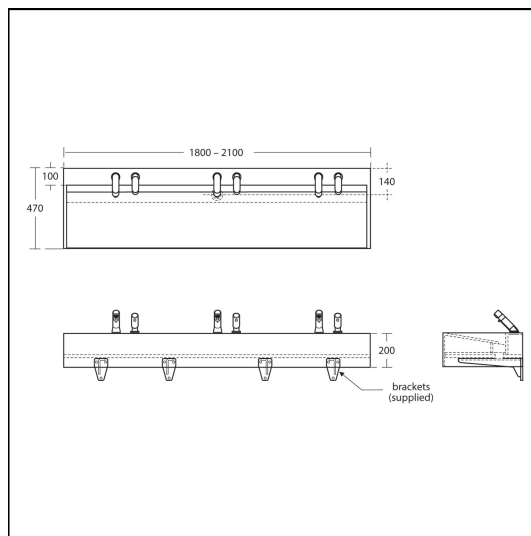

Silhouette 180-210cm Washtrough Bespoke Sizes

ILLUSTRATED

- S0631** Silhouette 1801-2100mm configurable washtrough with waste
- A4852** Sensorflow 21 compact washbasin mounted spout with integral sensor, 3.7 litre per minute aerated spray outlet, combined inlet servicing valve and filter, mains

OPTIONS

- A4853** Sensorflow 21 compact washbasin mounted spout with integral sensor, 3.7 litre per minute aerated spray outlet, combined inline servicing valve and filter, link

ILLUSTRATED PRODUCT DETAILS

Sizes

S0631 1:2100

Weights

S0631 40.00 KG

A4852 1.60 KG

Finishes

S0631  White (01)

A4852  Chrome (AA)

Materials

S0631 Solid Surface

A4852 Chrome Plated Brass

Flow rates

A4852 3.7 Litres per minute @ 3 bar pressure

FINISH OPTIONS

 (AA) Chrome

 (GN) Ultra Steel