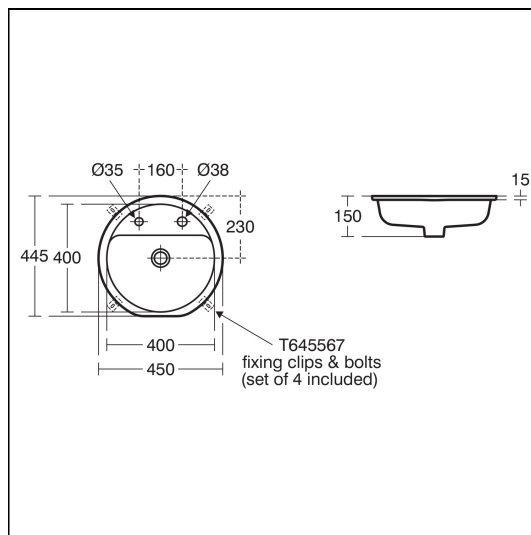

Bishopsgate 45cm Under-Countertop Washbasin

ILLUSTRATED

- S0676** Bishopsgate 45cm under-countertop washbasin, 1 taphole, no overflow one right hand soap dispenser, no logo
- A9243** Contour 21 flange for sensorflow 21 to match angled soap dispenser for use with A4851/2/3 available in chrome or stainless steel finish
- A9210** Contour 21 Angular deck mounted soap dispenser
- A4852** Sensorflow 21 compact washbasin mounted spout with integral sensor, 3.7 litre per minute aerated spray outlet, combined inlet servicing valve and filter, mains
- S8720** Waste 1¼" brass strainer waste, 80mm unslotted tail
- E0079** Trap 1¼" Contemporary metal bottle, 75mm seal

OPTIONS

- J3291** Free flow unslotted waste

ILLUSTRATED PRODUCT DETAILS

Sizes

S0676 d:450

Weights

- S0676** 6.60 KG
- A9243** 0.06 KG
- A9210** 2.00 KG
- A4852** 1.60 KG
- S8720** 0.23 KG
- E0079** 1.45 KG

Materials

Flow rates

A4852 3.7 Litres per minute @ 3 bar pressure

Designer

Robin Levien, RDI

FINISH OPTIONS

 (AA) Chrome

 (GN) Ultra Steel

 (MY) Stainless Steel finish

Standards

Washbasin to BS EN 14688 and BS EN 31

Special Notes

Washbasin fixed to underside of countertop with securing clips provided. Joint sealed with waterproof sealant (not supplied)

FEATURES