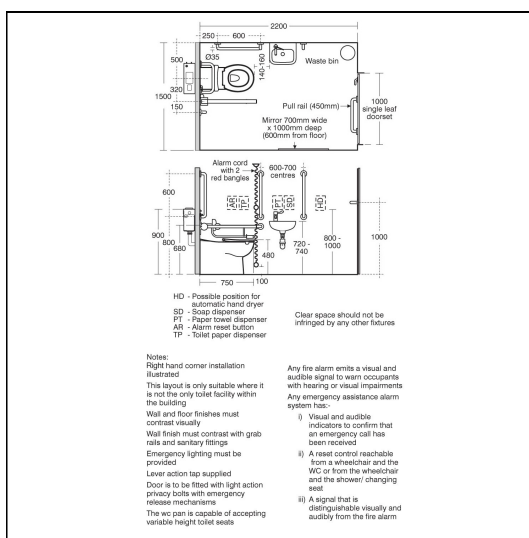

ACCREDITATIONS

FEATURES