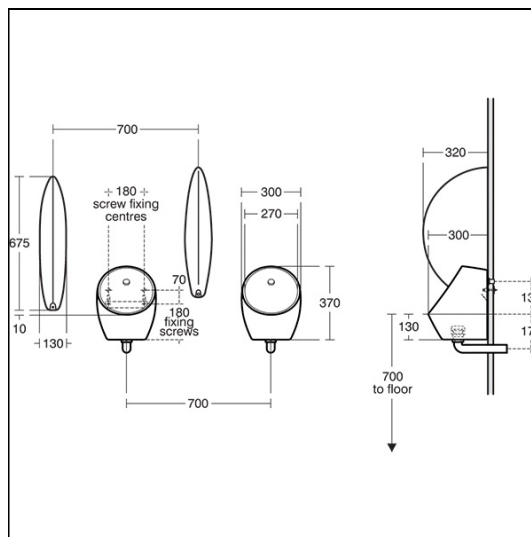

Sphero Mini 37cm waterless

ILLUSTRATED

- **S0736** Sphero Mini 37cm waterless, open trap
- **EV501** Sphero 1 1/2" space saving outlet pipe for waterless urinals

OPTIONS

- **E2023** Flexiwaste (for use with Sphero waterless urinals)
- **S9276** Toggle bolts to suit maximum 25mm panel thickness

ILLUSTRATED PRODUCT DETAILS

Weights

- **S0736** 11.51 KG
- **EV501** 0.10 KG

Materials

- **S0736** Vitreous China
- **EV501** Plastic

Finishes

- **S0736** ☐ White (01)
- **EV501** ☐ Neutral / No Finish (67)

Designer

Robin Levien, RDI

Standards

BS EN 13407

Special Notes

Cartridges last approximately 7500 uses. Odour block fades over time and helps indicate when cartridge needs changing. The waste can be accessed from the top with an easy to use service key. Hangers, waterless waste pack with service key and spreader cap all included.

FEATURES