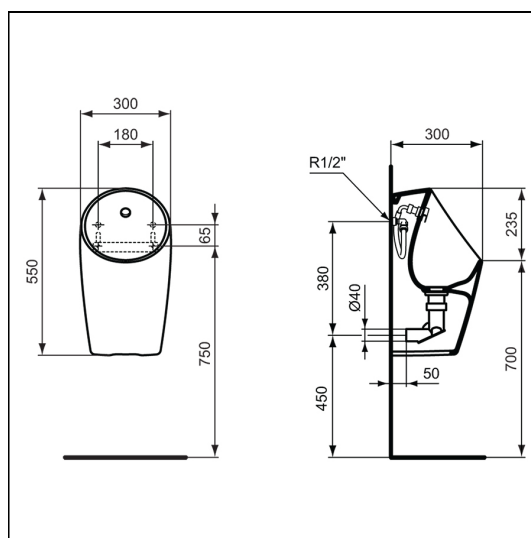

Sphero Midi 55cm back inlet

ILLUSTRATED

- S0737** Sphero Midi 55cm back inlet, open shroud
- S8915** Trap 1½" plastic bottle with 75mm seal, multi-purpose outlet
- E2025** Sphero waste cap

OPTIONS

- R0163** ProSys urinal frame for use with Sensorflow (specific urinals only)
- S1156** Conceala 9 Litre auto cistern with cover, auto syphon and petcock
- S1157** Conceala auto cistern 13.6 litre with cover auto syphon and petcock
- S1155** Conceala 4.5 litre auto cistern with cover, auto syphon and petcock
- A7001** Sensorflow 21 urinal flush, high pressure valve, panel mounted, mains
- A7002** Sensorflow 21 urinal flush, high pressure valve, panel mounted, link
- A4856** Sensorflow 21 urinal flush, surface mounted, mains
- S6226** Flushpipes concealed for 1 bowl urinal
- S6227** Flushpipes concealed for 2 bowl urinals
- S6228** Flushpipes concealed for 3 bowl urinals
- S6229** Flushpipes concealed for 4 bowl urinals
- S6230** Flushpipes concealed for 5 bowl urinals
- S9276** Toggle bolts to suit maximum 25mm panel thickness

ILLUSTRATED PRODUCT DETAILS

Weights

- S0737** 16.78 KG
- S8915** 0.24 KG
- E2025** 0.02 KG

Materials

- S0737** Vitreous China
- S8915** Plastic
- E2025** Plastic

Finishes

- S0737** White (01)
- S8915** Neutral / No Finish (67)
- E2025** Neutral / No Finish (67)

Designer

Robin Levien, RDI

Standards

BS EN 13407

Special Notes

When installing the urinal with Sensorflow electronics and mains water with a DC interrupter, please refer to the installation instructions in relation to the pipework size required, which must be adhered to. This urinal is supplied with a flexible connecting sparge pipe. If installed with an Auto Cistern, to prevent air locking and cistern overflow condition, an open to air vent must be installed on the down pipe from the cistern, as shown in the supporting drawing.

FEATURES

Sphero Midi 55cm back inlet

included. (bottle trap to be purchased separately).