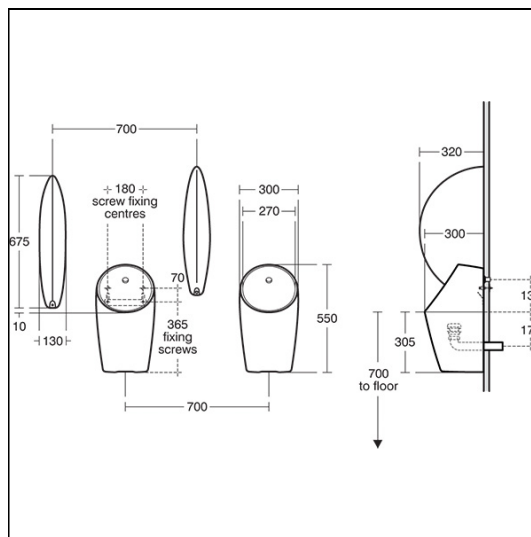

Sphero Midi 55cm waterless

ILLUSTRATED

- **S0739** Sphero Midi 55cm waterless, open shroud
- **EV501** Sphero 1 1/2" space saving outlet pipe for waterless urinals

OPTIONS

- **S9276** Toggle bolts to suit maximum 25mm panel thickness

ILLUSTRATED PRODUCT DETAILS

Weights

- **S0739** 16.82 KG
- **EV501** 0.10 KG

Materials

- **S0739** Vitreous China
- **EV501** Plastic

Finishes

- **S0739** ☐ White (01)
- **EV501** ☐ Neutral/No Finish (67)

Designer

Robin Levien, RDI

Standards

BS EN 13407

Special Notes

Please ensure that pipework is adequately vented with waterless urinals to ensure they function correctly. Cartridges last approximately 7500 uses. Odour block fades over time and helps indicate when cartridge needs changing. The waste can be accessed from the top with an easy to use service key. Hangers, waterless waste pack with service key and spreader cap all included.

FEATURES