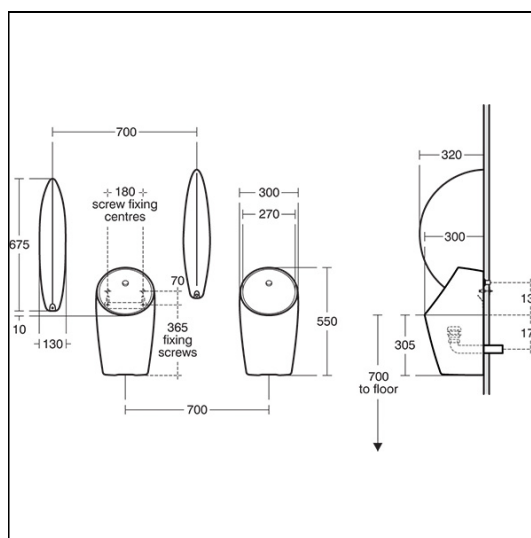

Sphero Midi 55cm waterless

ILLUSTRATED

- S0739** Sphero Midi 55cm waterless, open shroud
- EV501** Sphero 1 1/2" space saving outlet pipe for waterless urinals

OPTIONS

- S9276** Toggle bolts to suit maximum 25mm panel thickness

ILLUSTRATED PRODUCT DETAILS

Weights

- S0739** 16.82 KG
- EV501** 0.10 KG

Materials

- S0739** Vitreous China
- EV501** Plastic

Finishes

- S0739** White (01)
- EV501** Neutral / No Finish (67)

Designer

Robin Levien, RDI

Standards

BS EN 13407

Special Notes

Please ensure that pipework is adequately vented with waterless urinals to ensure they function correctly. Cartridges last approximately 7500 uses. Odour block fades over time and helps indicate when cartridge needs changing. The waste can be accessed from the top with an easy to use service key. Hangers, waterless waste pack with service key and spreader cap all included.