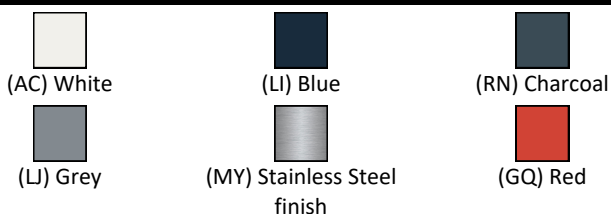

Doc M Shower Room Pack - Exposed

ILLUSTRATED

S0755 Shower room pack with folding shower seat and back support in grey, 3x 60cm grabrails, 45cm grab rail, 80cm hinged arm, lever operated exposed shower valve, Dual head shower kit, shower curtain and rails.

ILLUSTRATED PRODUCT DETAILS

Weights

S0755 64.50 KG

Finishes

S0755 White (AC)

Materials

S0755 Mixed Material

Designer

Artefakt Industriekultur

FINISH OPTIONS

Standards

Contour 21 shower valve A6876 to TMV3

Special Notes

Flow rate to fixed head is 12lpm and hose/handset is 8lpm. For LRV and RAL numbers see Doc M introduction.

Fixing heights - Floor to top of shower seat 480mm. Floor to centre of back rest rail 800mm. Floor to centre of horizontal grab rest 800mm.

White:Ral=9016, LRV=87

Blue:Ral=5011, LRV=6

Red:Ral=3020, LRV=12

Grey:Ral=7005, LRV=19

Charcoal:Ral=7016, LRV=8