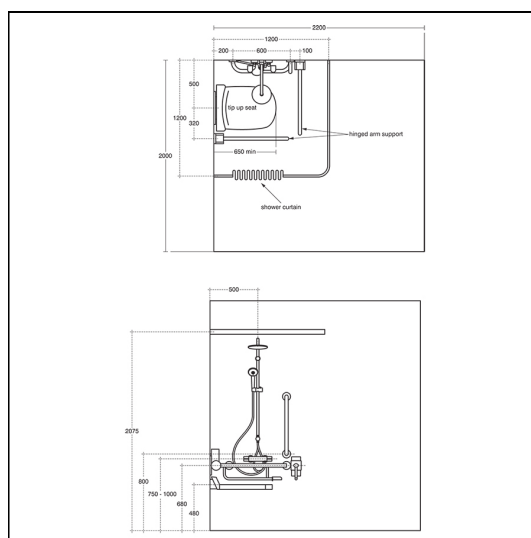

ACCREDITATIONS

FEATURES