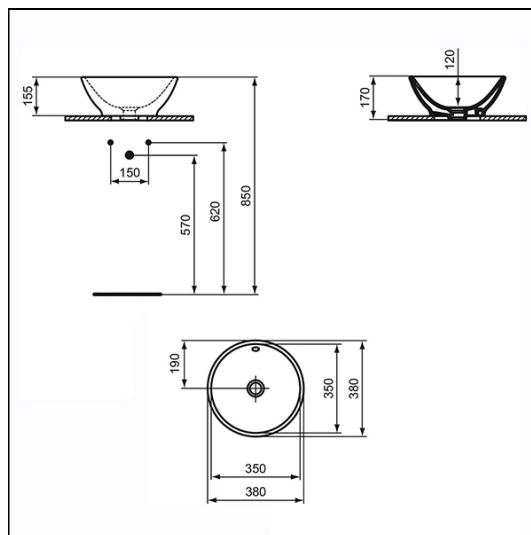

Edit R 38cm Vessel Washbasin

ILLUSTRATED

- **S0788** Edit R 38cm Vessel Washbasin, no taphole with overflow
- **A6575** Tesi single lever tall basin mixer smooth body and 5 litre per minute eco flow regulator, no waste
- **S8722** Waste 1¼" brass strainer waste, 80mm slotted tail
- **E0079** Trap 1¼" Contemporary metal bottle, 75mm seal

ILLUSTRATED PRODUCT DETAILS

Sizes

S0788 w:380

Weights

S0788 6.90 KG

A6575 1.74 KG

S8722 0.22 KG

E0079 1.45 KG

Materials

S0788 Fine Fireclay

A6575 Chrome Plated Metal

S8722 Chrome Plated Metal

E0079 Chrome Plated Metal

Finishes

S0788 White (01)

A6575 Chrome (AA)

S8722 Chrome (AA)

E0079 Chrome (AA)

Capacity

S0788 3.0 litres

Flow rates

A6575 5 Litres per minute @ 3 bar pressure

Designer

Robin Levien, RDI

Standards

Washbasin to BS EN 14688 and BS EN 31

Special Notes

Washbasin mounted on countertop using the bracket provided screwed to underside. Joint sealed with waterproof sealant (not provided).

FEATURES