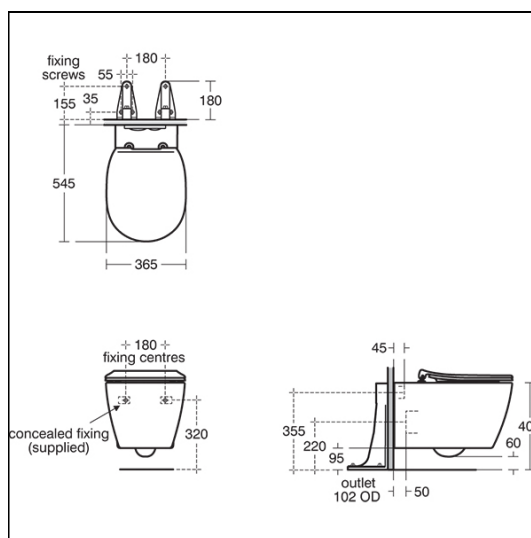

Edit R Wall Mounted WC Pan

ILLUSTRATED

- S0794** Edit R Wall Mounted WC Pan
- S0798** Edit R Toilet Seat and Cover - soft close
- S0767** Oleas M2 mechanical dual flushplate Armitage Shanks - chrome
- R0153** ProSys 1150mm height, mechanical wall hung WC frame, 120 depth, front actuation

OPTIONS

- R0137** Septa Pro inspection plate white
- R0099** ProSys electronic conversion kit for infra-red actuated flushplates (Septa Pro E1 & E2) (120 depth frames and cisterns only)
- S3643** Conceala 2 4.5/3 or 4/2.6 litre cistern, dual flush valve, side supply, internal overflow, alternative height plastic flushbends, no flushplate/button
- E4463** Karisma flush plate, dual flush, unbranded for Conceala 2 cisterns
- S0857** Oleas P2 pneumatic dual flushplate Armitage Shanks - chrome
- S0858** Septa Pro M1 mechanical metal dual flushplate Armitage Shanks
- S0859** Septa Pro M2 mechanical metal single flushplate Armitage Shanks
- S0775** Septa Pro P1 pneumatic metal dual flushplate Armitage Shanks
- S0860** Septa Pro P2 pneumatic metal dual small flushplate Armitage Shanks
- P0109** Septa Pro XS pneumatic push button no logo - chrome
- R0184** Septa Pro XS pneumatic push button, no logo
- S0772** Septa Pro E1 electronic (infrared) & manual metal dual flushplate Armitage Shanks
- S0773** Septa Pro E2 electronic (infrared) metal dual flushplate Armitage Shanks
- R0100** ProSys half frame for wall hung WC pans (no cistern)
- R0313** ProSys 1150mm height, pneumatic wall hung WC frame, 120 depth, front actuation
- R0314** ProSys 1150mm height, freestanding mechanical wall hung WC frame, front actuation
- E0060** Support frame with bolts for wall mounted toilet bowls

- S0794** 21.10 KG
- S0798** 2.30 KG
- S0767** 0.34 KG
- R0153** 12.20 KG

Materials

- S0794** Vitreous China
- S0798** Plastic
- S0767** Mixed Material
- R0153** Mixed Material

Finishes

- S0794** White (01)
- S0798** White (01)
- S0767** White (AC)
- R0153** Neutral / No Finish (67)