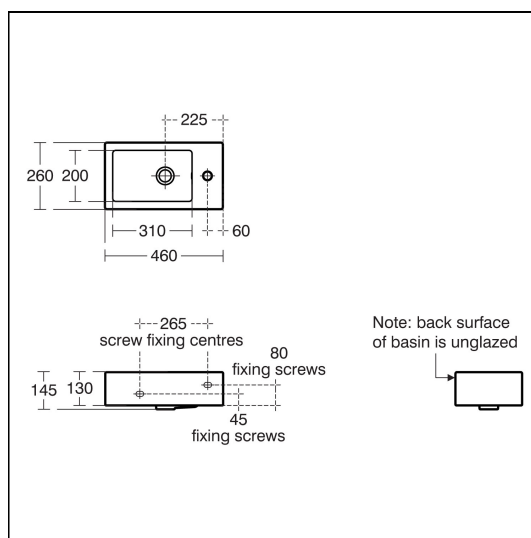

Edit S 45cm Handrinse Basin

ILLUSTRATED

- **S0806** Edit S 45cm Handrinse Basin, one right hand taphole
- **BC710** Edit R rim mounted single lever basin mixer - with clicker waste
- **E0079** Trap 1¼" Contemporary metal bottle, 75mm seal

ILLUSTRATED PRODUCT DETAILS

Sizes

S0806 w:450

Weights

S0806 10.00 KG

BC710 1.40 KG

E0079 1.45 KG

Materials

S0806 Fine Fireclay

BC710 Chrome Plated Brass

E0079 Chrome Plated Metal

Finishes

S0806 White (01)

BC710 Chrome finish (AA)

E0079 Chrome (AA)

Flow rates

BC710 5 Litres per minute @ 3 bar pressure

Standards

Washbasin to BS EN 14688 and BS EN 31

Special Notes

Washbasin, when fitted to countertop or wall hung must be wall mounted using fixation set provided. Joint sealed with silicon sealant (not supplied).

FEATURES