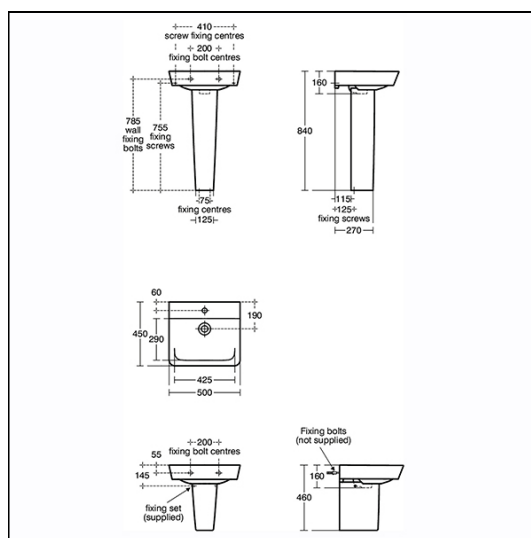

Edit L 50cm Washbasin

ILLUSTRATED

- S0814** Edit L 50cm washbasin, 1 taphole with overflow
- E0157** Wall fixing set
- A6587** Tesi single lever basin mixer with 5 litre per minute eco flow regulator, no waste
- S8733** Waste 1¼" brass anti theft swivel plug waste, 80mm slotted tail
- E0079** Trap 1¼" Contemporary metal bottle, 75mm seal

ILLUSTRATED PRODUCT DETAILS

Sizes

S0814 w:500

Weights

S0814 12.08 KG

E0157 0.16 KG

A6587 1.44 KG

S8733 0.35 KG

S0814  White (01)

E0157  Neutral/No Finish (67)

A6587  Chrome (AA)

S8733  Chrome (AA)

E0079  Chrome (AA)

Capacity

S0814 4.8 litres

Flow rates

A6587 5 Litres per minute @ 3 bar pressure

Designer

Robin Levien, RDI

Standards

Washbasin to BS EN 14688 and BS EN 31

Special Notes

Washbasin wall mounted using E0157 wall fixing set

FEATURES