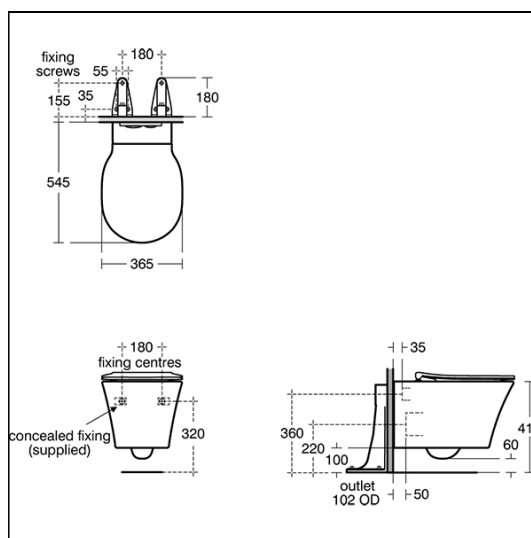

## ILLUSTRATED

- S0819** Edit L Wall Mounted WC Pan
- S0820** Edit L Toilet Seat and Cover - soft close
- S0767** Oleas M2 mechanical dual flushplate Armitage Shanks - chrome
- R0153** ProSys 1150mm height, mechanical wall hung WC frame, 120 depth, front actuation

## OPTIONS

- R0137** Septa Pro inspection plate white
- R0099** ProSys electronic conversion kit for infra-red actuated flushplates (Septa Pro E1 & E2) (120 depth frames and cisterns only)
- S3643** Conceala 2 4.5/3 or 4/2.6 litre cistern, dual flush valve, side supply, internal overflow, alternative height plastic flushbends, no flushplate/button
- E4463** Karisma flush plate, dual flush, unbranded for Conceala 2 cisterns
- S0857** Oleas P2 pneumatic dual flushplate Armitage Shanks - chrome
- S0858** Septa Pro M1 mechanical metal dual flushplate Armitage Shanks
- S0859** Septa Pro M2 mechanical metal single flushplate Armitage Shanks
- S0775** Septa Pro P1 pneumatic metal dual flushplate Armitage Shanks
- S0860** Septa Pro P2 pneumatic metal dual small flushplate Armitage Shanks
- P0109** Septa Pro XS pneumatic push button no logo - chrome
- R0184** Septa Pro XS pneumatic push button, no logo
- S0772** Septa Pro E1 electronic (infrared) & manual metal dual flushplate Armitage Shanks
- S0773** Septa Pro E2 electronic (infrared) metal dual flushplate Armitage Shanks
- R0100** ProSys half frame for wall hung WC pans (no cistern)
- R0313** ProSys 1150mm height, pneumatic wall hung WC frame, 120 depth, front actuation
- R0314** ProSys 1150mm height, freestanding mechanical wall hung WC frame, front actuation
- E0060** Support frame with bolts for wall mounted toilet bowls