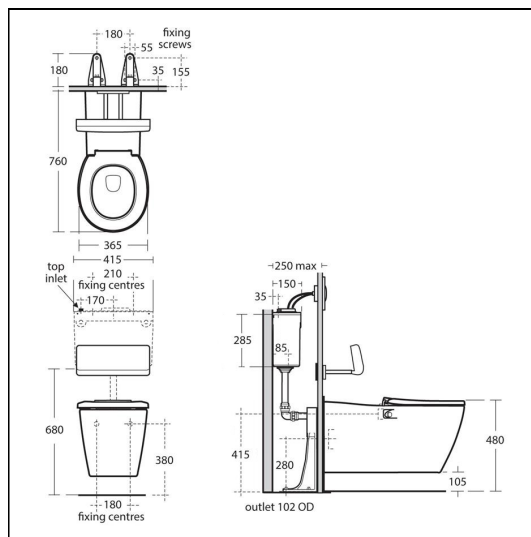

## ILLUSTRATED

- S0824** Edit Assist Wall Mounted WC Pan - 75cm Projection
- S3327** Conceala 3 dual flush 6/4 litre cistern, top/bottom inlet, pneumatic actuation, easy adjustable to low water volumes (4.5/3 or 4/2.6 litres), internal overflow, flushpipe included, no button/flushplate
- E8226** Concept Freedom seat no cover for elongated pan
- E4463** Karisma pneumatic flush plate, dual flush, unbranded for Conceala 3 cisterns
- S9139** Support bracket for wall mounted WC raised height with bolts
- S6637** Multi-System back support, white, complete with cushion
- S4302** Contour 21 flushpipe constructed, necessary for installation

## FINISH OPTIONS

### Standards

Vitreous china to BS3402. WC pan to BS EN 997 and BS EN 37

### Special Notes

Support brackets secured to floor within the duct. WC fixed to support brackets with bolts (supplied). Conceala cistern can be used at 4.5/3 litres only. The WC bowl should not be installed with a lever activated cistern fixed with syphon.