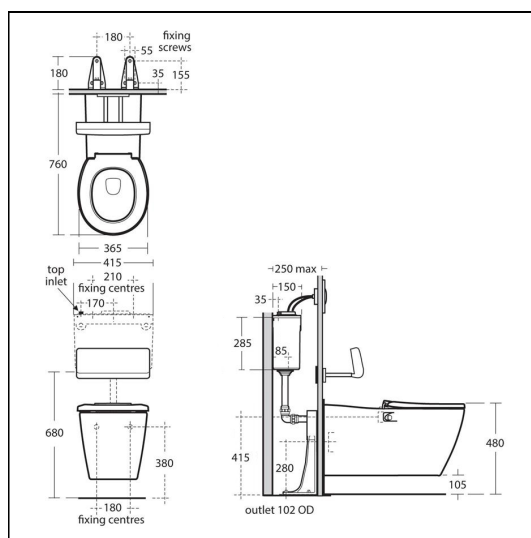

ACCREDITATIONS

E2124(67)

FEATURES