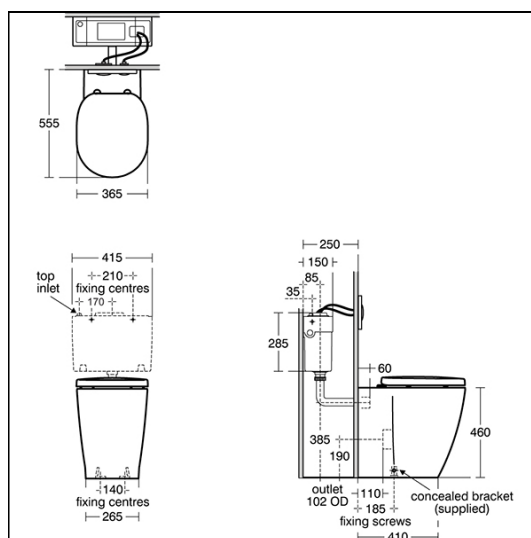

Edit Assist Back to Wall Raised Height WC Pan

ILLUSTRATED

- S0825** Edit Assist Back to Wall Raised Height WC Pan
- E2125** Conceala 2 concealed cistern universal height, side inlet cistern - pneumatic dual flush valve - no flushplate - 6/4 litre flush
- E7917** Concept toilet seat and cover, slow close
- E4463** Karisma flush plate, dual flush, unbranded for Conceala 2 cisterns

OPTIONS

- R0158** ProSys electronic conversion kit for proximity actuated flushplates (Altes & Symfo) (120 depth frames and cisterns only)
- R0099** ProSys electronic conversion kit for infra-red actuated flushplates (Septa Pro E1 & E2) (120 depth frames and cisterns only)
- R0137** Septa Pro inspection plate white
- R0317** ProSys 120 depth WC cistern, mechanical, front actuation
- R0318** ProSys 120 depth WC cistern, pneumatic, front actuation
- K7060** Concept toilet seat only
- S0767** Oleas M2 mechanical dual flushplate Armitage Shanks - white
- S0857** Oleas P2 pneumatic dual flushplate Armitage Shanks - chrome
- S0858** Septa Pro M1 mechanical metal dual flushplate Armitage Shanks
- S0859** Septa Pro M2 mechanical metal single flushplate Armitage Shanks
- S0775** Septa Pro P1 pneumatic metal dual flushplate Armitage Shanks
- S0860** Septa Pro P2 pneumatic metal dual small flushplate Armitage Shanks
- R0136** Septa Pro P4 pneumatic dual small flushplate with raised adjustable buttons
- P0109** Septa Pro XS pneumatic push button no logo - chrome
- S0772** Septa Pro E1 electronic (infrared) & manual metal dual flushplate Armitage Shanks
- S0773** Septa Pro E2 electronic (infrared) metal dual flushplate Armitage Shanks
- R0130** Altes NT1 electronic (proximity) ceramic dual flushplate Ideal Standard - white
- R0129** Symfo NT1 electronic (proximity) glass dual flushplate Ideal Standard - white

Edit Assist Back to Wall Raised Height WC Pan

E2125 Plastic
E7917 Plastic
E4463 Chrome Plated Plastic

E4463  Chrome (AA)

Capacity

E2125 6.0 litres

Designer

Robin Levien, RDI

FINISH OPTIONS