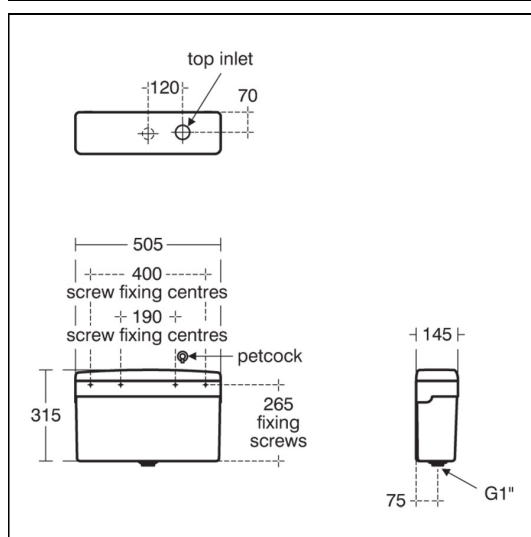

Conceala Plastic Auto Cistern, 4.5 Litres & Fittings

ILLUSTRATED

S1155 Conceala 4.5 litre auto cistern with cover, auto syphon and petcock

ILLUSTRATED PRODUCT DETAILS

Weights

S1155 3.00 KG

Materials

S1155 Plastic

Standards

Cisterns to BS 1876

Finishes

S1155  Neutral / No Finish (67)

Capacity

S1155 4.5 litres

FEATURES