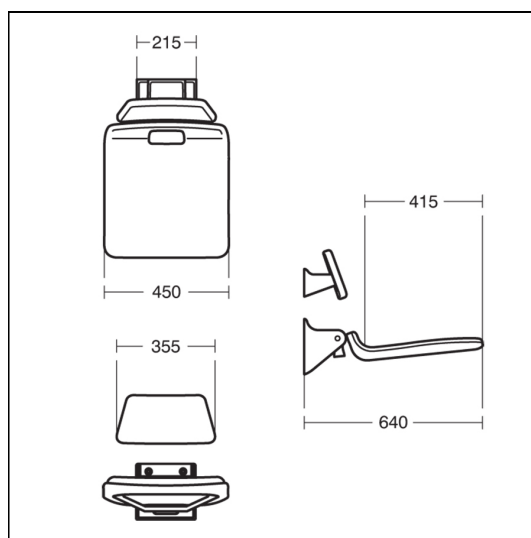

Folding Shower Seat, Fixed Height, 650mm Projection.

ILLUSTRATED

S1207 Folding, fixed height shower seat with 650mm projection

S1208 Multi-System back support, fixed height

ILLUSTRATED PRODUCT DETAILS

Weights

S1207 7.42 KG

S1208 2.06 KG

Materials

S1207 Mixed Material

S1208 Mixed Material

Finishes

S1207  Grey (XK)

S1208  Grey (XK)

Special Notes

Maximum Seat Load 125kg.

FEATURES