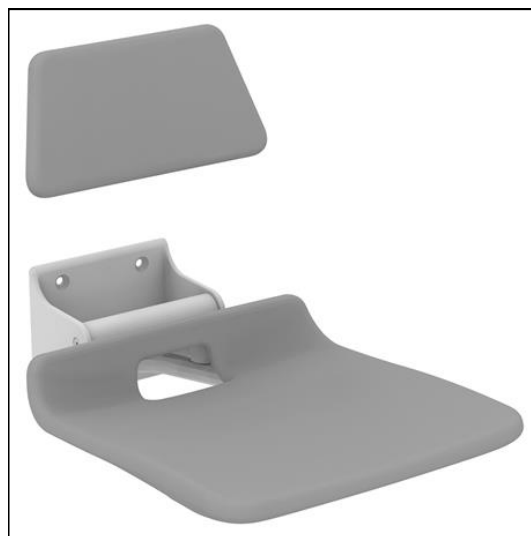

Folding Shower Seat, Fixed Height, 650mm Projection.

ILLUSTRATED

S1207 Folding, fixed height shower seat with 650mm projection

S1208 Multi-System back support, fixed height

ILLUSTRATED PRODUCT DETAILS

Weights

S1207 7.42 KG

S1208 2.06 KG

Materials

S1207 Mixed Material

S1208 Mixed Material

Finishes

S1207  Grey (XK)

S1208  Grey (XK)

Special Notes

Maximum Seat Load 125kg.

FEATURES