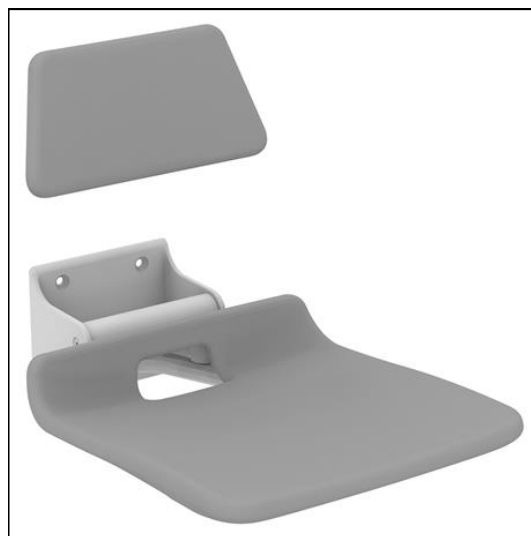

Doc M Changing Room - Individual Items

ILLUSTRATED

- S1207** Folding, fixed height shower seat with 650mm projection
- S1208** Multi-System back support, fixed height
- S6750** Multi-System shower curtain 1500x2000mm
- S6751** Contour 21 angled shower curtain rail 1200 x 1200mm
- S5093** Clothes hook screw to wall, plastic
- S6454** Contour 21 grab rail straight 60cm long x 35mm diameter
- S6452** Contour 21 grab rail straight 45cm long x 35mm diameter
- S6360** Contour 21 hinged support rail 80 x 35mm diameter, Doc M Compliant

ILLUSTRATED PRODUCT DETAILS

Weights

- S1207** 7.42 KG
- S1208** 2.06 KG
- S6750** 0.42 KG
- S6751** 2.00 KG
- S5093** 1.76 KG
- S6454** 2.00 KG
- S6452** 0.62 KG
- S6360** 3.15 KG

Finishes

- S1207**  Grey (XK)
- S1208**  Grey (XK)
- S6750**  White (01)
- S6751**  White (AC)
- S5093**  White (AC)
- S6454**  White (AC)
- S6452**  White (AC)
- S6360**  White (AC)

Special Notes

For LRV and RAL numbers see Doc M introduction.
 600mm grabrail S6454 x 3 for room set
 450mm grabrail S6452 is for back of door
 Hinged grab rails S6560 x 2

FEATURES