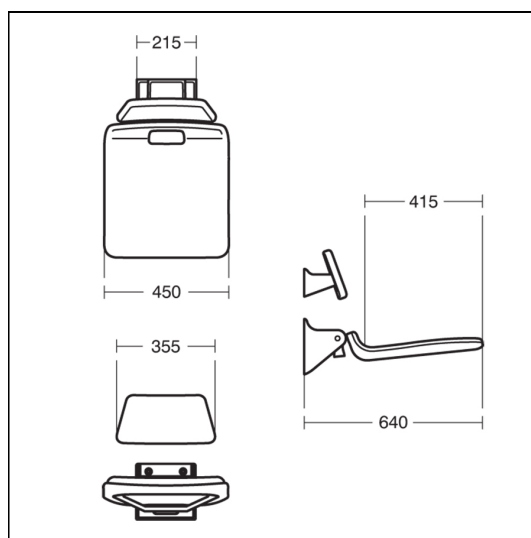

Doc M Changing Room - Individual Items

ILLUSTRATED

- S1207** Folding, fixed height shower seat with 650mm projection
- S1208** Multi-System back support, fixed height
- S6750** Multi-System shower curtain 1500x2000mm
- S6751** Contour 21 angled shower curtain rail 1200 x 1200mm
- S5093** Clothes hook screw to wall, plastic
- S6454** Contour 21 grab rail straight 60cm long x 35mm diameter
- S6452** Contour 21 grab rail straight 45cm long x 35mm diameter
- S6360** Contour 21 hinged support rail 80 x 35mm diameter, Doc M Compliant

ILLUSTRATED PRODUCT DETAILS

Weights

- S1207** 7.42 KG
- S1208** 2.06 KG
- S6750** 0.42 KG
- S6751** 2.00 KG
- S5093** 1.76 KG
- S6454** 2.00 KG
- S6452** 0.62 KG
- S6360** 3.15 KG

Finishes

- S1207**  Grey (XK)
- S1208**  Grey (XK)
- S6750**  White (01)
- S6751**  White (AC)
- S5093**  White (AC)
- S6454**  White (AC)
- S6452**  White (AC)
- S6360**  White (AC)

Special Notes

For LRV and RAL numbers see Doc M introduction.
 600mm grabrail S6454 x 3 for room set
 450mm grabrail S6452 is for back of door
 Hinged grab rails S6560 x 2

FEATURES