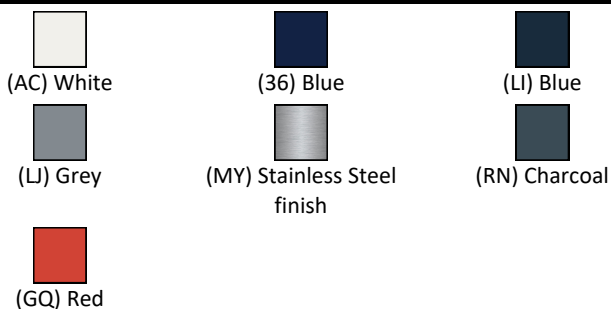

ILLUSTRATED PRODUCT DETAILS

Weights

- S1207** 7.42 KG
- S1208** 2.06 KG
- S6750** 0.42 KG
- S6751** 2.00 KG
- S5093** 1.76 KG
- S6454** 2.00 KG
- S6452** 0.62 KG
- S6360** 3.15 KG

Finishes

- S1207**  Grey (XK)
- S1208**  Grey (XK)
- S6750**  White (01)
- S6751**  White (AC)
- S5093**  White (AC)
- S6454**  White (AC)
- S6452**  White (AC)
- S6360**  White (AC)

Materials

- S1207** Mixed Material
- S1208** Mixed Material
- S6750** Mixed Material
- S6751** Mixed Material
- S5093** Vitreous China
- S6454** Aluminium
- S6452** Aluminium
- S6360** Aluminium

FINISH OPTIONS