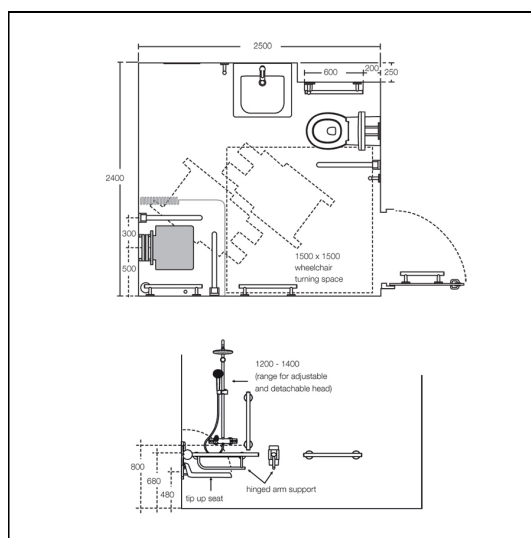

Concept Freedom Shower Pack - Individual Items

ILLUSTRATED

S1209 Concept Freedom luxury folding shower seat, 650mm projection

S1210 Concept Freedom 40cm chrome rail for shower seat

A6290 Freedom exposed thermostatic shower system with pin handles, Idealrain M1 rainshower, fixed riser, M3 3 function handspray and 1.8m Ideaflex hose

S6362 Contemporary 21 hinged support rail, 80cm Doc M Compliant

S0830 Contour 21 60cm contemporary grab rail

ILLUSTRATED PRODUCT DETAILS

Weights

S1209 9.70 KG

S1210 1.20 KG

A6290 6.50 KG

S6362 3.00 KG

S0830 4.26 KG

Materials

A6290 Chrome Plated Brass

S6362 Aluminium

S0830 Aluminium

Finishes

S1209 Grey (LJ)

S1210 Chrome (AA)

A6290 Chrome (AA)

S6362 Chrome finish (AA)

S0830 Chrome (AA)

Flow rates

A6290 12 Litres per minute @ 3 bar pressure

FINISH OPTIONS

(AA) Chrome finish

(MY) Stainless Steel finish

(XG) Silk Black

(AA) Chrome