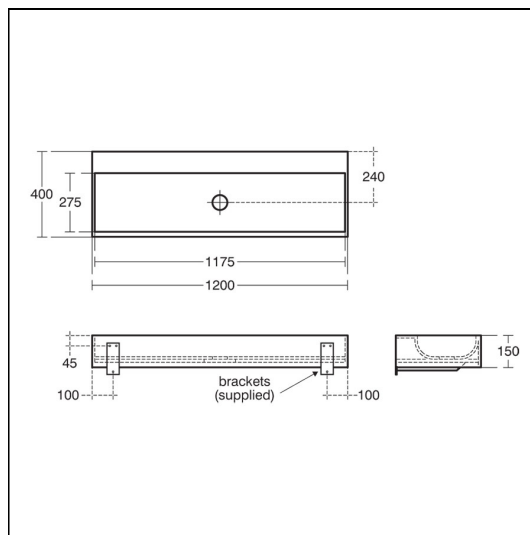

Edit 120cm Washtrough

ILLUSTRATED

- **S1212** Edit 120cm solid surface washtrough
- **A4852** Sensorflow 21 compact washbasin mounted spout with integral sensor, 3.7 litre per minute aerated spray outlet, combined inlet servicing valve and filter, mains

OPTIONS

- **A4853** Sensorflow 21 compact washbasin mounted spout with integral sensor, 3.7 litre per minute aerated spray outlet, combined inline servicing valve and filter, link

ILLUSTRATED PRODUCT DETAILS

Sizes	Finishes
S1212 l:1200	S1212 White (01)
Weights	A4852 Chrome (AA)
S1212 56.00 KG	Flow rates
A4852 1.60 KG	A4852 3.7 Litres per minute @ 3 bar pressure
Materials	
S1212 Solid Surface	
A4852 Chrome Plated Brass	

FINISH OPTIONS

Standards

EN695 BS EN 14296

Special Notes

1½" waste provided. Tapholes are not pre-drilled. Clean using damp cloth or sponge and wipe dry with soft cloth to prevent spotting. Wall mounted with brackets provided. 1 mains spout (A4852) and 1 link spout (A4853) to be configured.

FEATURES