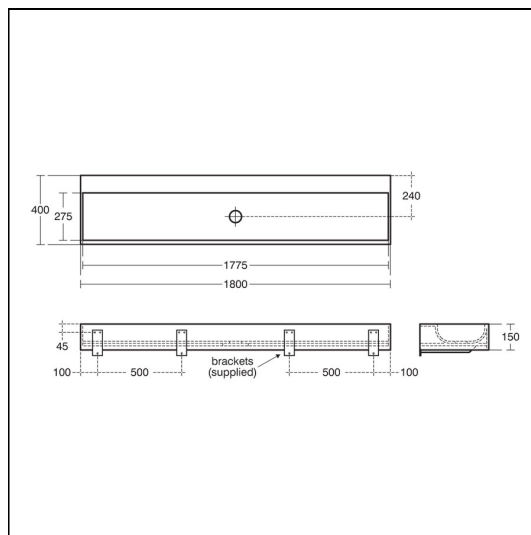

Edit 180cm Washtrough

ILLUSTRATED

- S1213** Edit 180cm solid surface washtrough
- A4852** Sensorflow 21 compact washbasin mounted spout with integral sensor, 3.7 litre per minute aerated spray outlet, combined inlet servicing valve and filter, mains

Sizes		Finishes	
S1213	l:1800	S1213	 White (01)
Weights		A4852	 Chrome (AA)
S1213	85.00 KG	Flow rates	
A4852	1.60 KG	A4852	3.7 Litres per minute @ 3 bar pressure
Materials			
S1213	Solid Surface		
A4852	Chrome Plated Brass		

FINISH OPTIONS

Standards

EN695 BS EN 14296

Special Notes

1½" waste provided. Tapholes are not pre-drilled. Clean using damp cloth or sponge and wipe dry with soft cloth to prevent spotting. Wall mounted with brackets provided. 1 mains spout (A4852) and 1 link spout (A4853) to be configured.