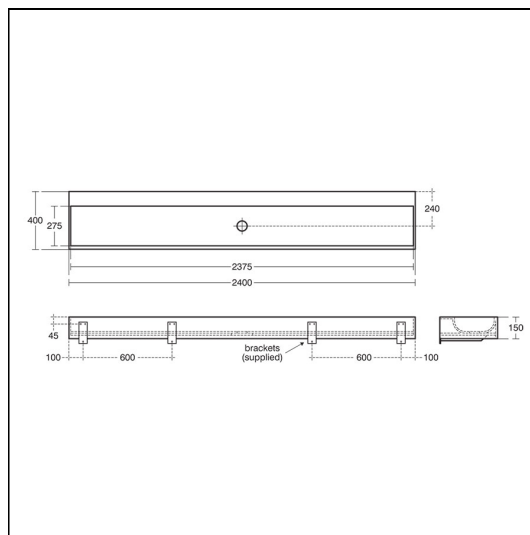

Edit 240cm Washtrough

ILLUSTRATED

- S1214** Edit 240cm solid surface washtrough
- A4852** Sensorflow 21 compact washbasin mounted spout with integral sensor, 3.7 litre per minute aerated spray outlet, combined inlet servicing valve and filter, mains

Sizes

S1214 l:2400

Weights

S1214 112.00 KG

A4852 1.60 KG

Materials

S1214 Solid Surface

A4852 Chrome Plated Brass

Finishes

S1214  White (01)

A4852  Chrome (AA)

Flow rates

A4852 3.7 Litres per minute @ 3 bar pressure

FINISH OPTIONS

 (AA) Chrome

 (GN) Ultra Steel

Standards

EN695 BS EN 14296

Special Notes

1½" waste provided. Tapholes are not pre-drilled. Clean using damp cloth or sponge and wipe dry with soft cloth to prevent spotting. Wall mounted with brackets provided. 1 mains spout (A4852) and 1 link spout (A4853) to be configured.