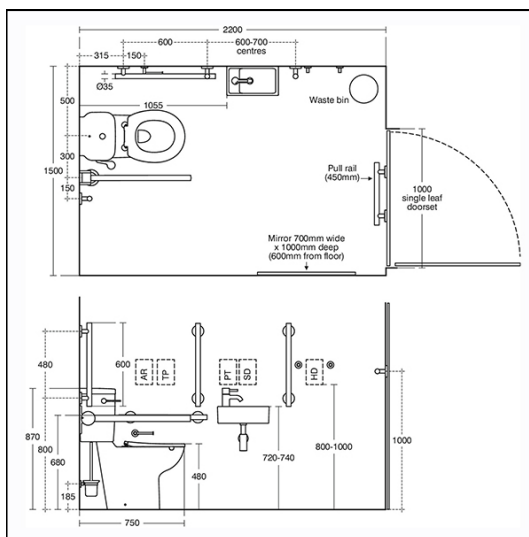

Contour 21+ Close Coupled Right Hand Doc M Pack With Black Contemporary Rails & Accessories

ILLUSTRATED

S1249 Doc M Contour 21+ close coupled right hand corner pack, WC pan, water saving delay fill cistern with black spatula lever, offset basin, contemporary grab rails & hinged support rail, black accessories, seat no cover with retaining buffers & black thermostatic mixer tap with copper tails

ILLUSTRATED PRODUCT DETAILS

Weights

S1249 64.00 KG

Finishes

S1249  Silk Black (XG)

Materials

S1249 Mixed Material

Capacity

S1249 4.5 litres

Flow rates

S1249 3.8 Litres per minute @ 3 bar pressure

Standards

Vitreous china to BS 3402, BS 8300 compliant

FEATURES