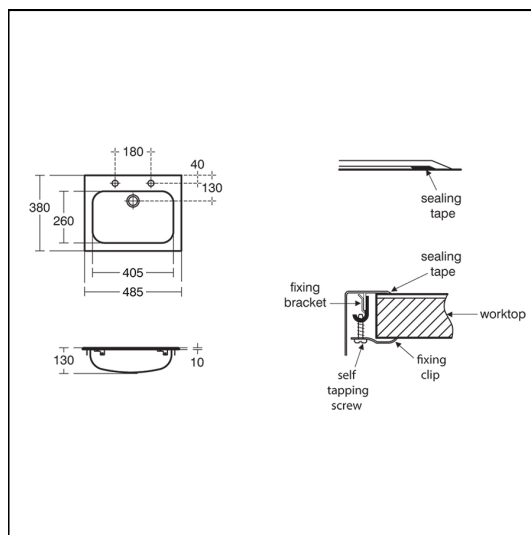

Berwick (New) Stainless Steel Washbasin With Combined Chainwaste Overflow & Fixing Kit

ILLUSTRATED

S1263 Berwick (New) stainless steel self rimming countertop bowl, 1½" combined chainwaste & plug overflow, with fixing kit

S8920 Trap 1½" plastic resealing bottle, 75mm seal, multi-purpose outlet

ILLUSTRATED PRODUCT DETAILS

Sizes

S1263 w:49 x d:38

Weights

S1263 2.50 KG

S8920 2.00 KG

Finishes

S1263 Stainless Steel finish (MY)

S8920 Neutral / No Finish (67)

Materials

S1263 Stainless Steel

S8920 Plastic

Standards

Sheet steel conforms to BS EN 10088:Part 2:2005 Material 1.4301 (304) - 0.9mm. EN14688.

Special Notes

Washbasin mounted on countertop using fixings supplied. Consideration should be given to safe hot water delivery and the use of an appropriate temperature reduction device see A5900AA or Part G for guidance.

FEATURES