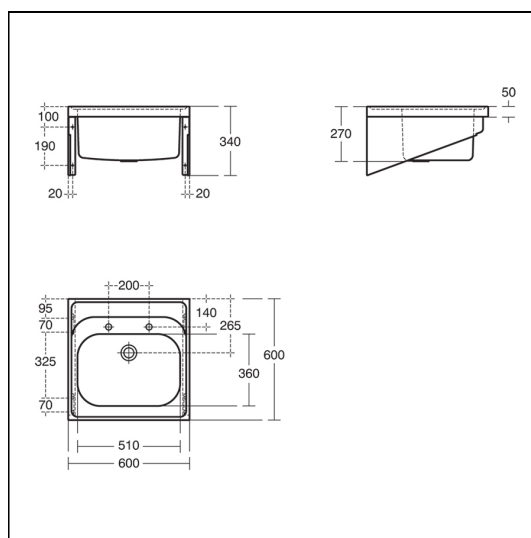

Doon Sink 60x60cm Single Bowl, 2 Taphole

ILLUSTRATED

- **S1274** (SK 1) Doon sink, single bowl 60 x 60cm, 2 tapholes
- **S8265** (TP 3) Markwik ½" lever action high neck pillar taps
- **S8760** Waste 1½" unslotted strainer waste, 50mm long, 75mm dia. brass
- **S8925** (TRR2/P) Trap 1½" plastic resealing bottle with 75mm seal, multi-purpose outlet

OPTIONS

- **S9281** Leg 900mm stainless steel to floor (2 required)
- **S8915** Trap 1½" plastic bottle with 75mm seal, multi-purpose outlet

ILLUSTRATED PRODUCT DETAILS

Weights

- **S1274** 9.00 KG
- **S8265** 2.29 KG
- **S8760** 0.23 KG
- **S8925** 0.33 KG

Materials

- **S1274** Stainless Steel
- **S8265** Chrome Plated Brass
- **S8760** Chrome Plated Metal
- **S8925** Plastic

Finishes

- **S1274** Stainless Steel finish (MY)
- **S8265** Chrome (AA)
- **S8760** Chrome (AA)
- **S8925** Neutral / No Finish (67)

Standards

Stainless steel sheet to BS EN 10088. Metal sinks for domestic services BS EN 13310. NHS specification 00-10.

FEATURES